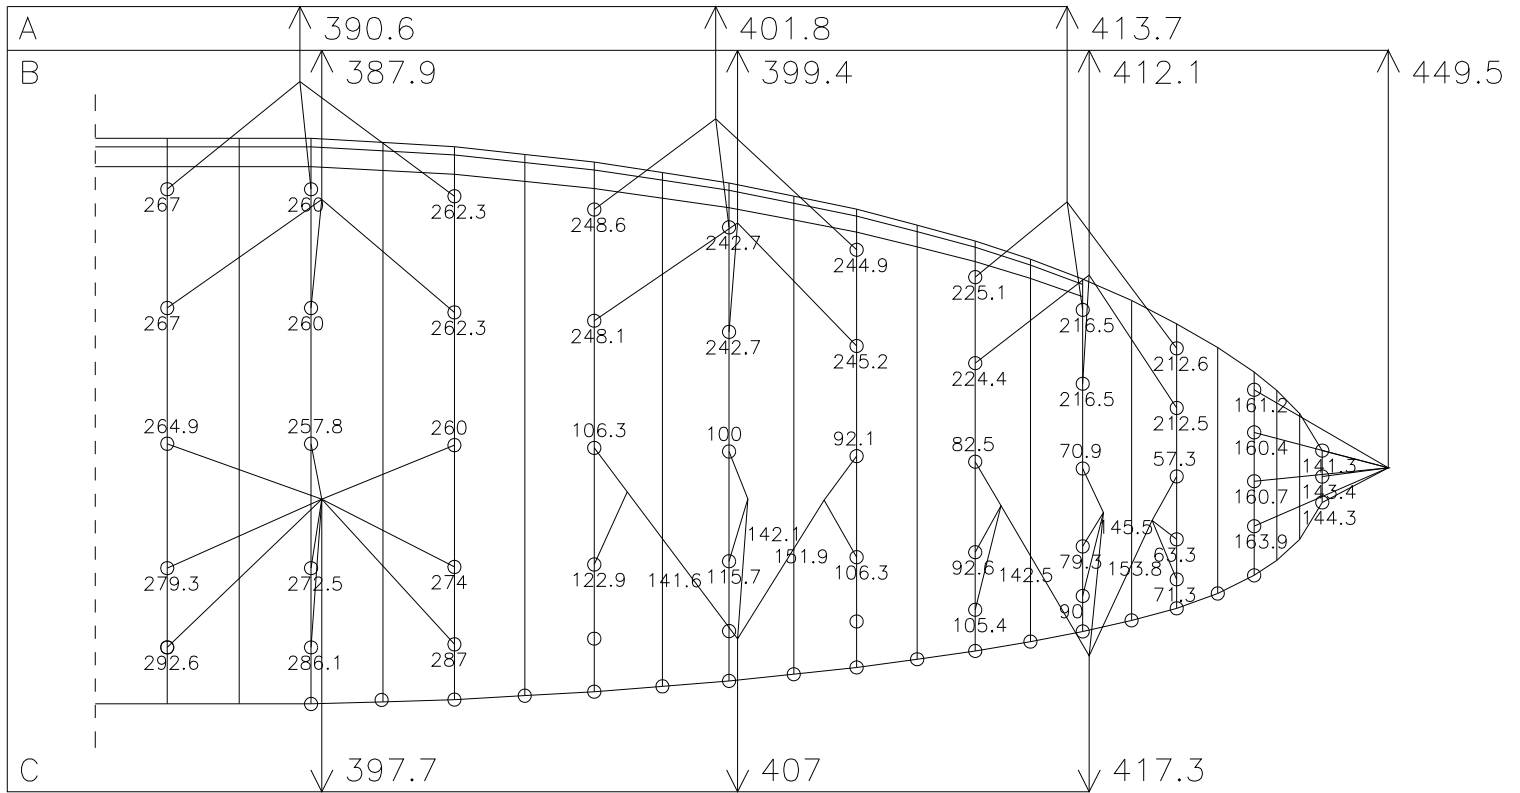

NOVA CARBON XS

AFNOR

11.4.2001

HAUPTBREMSLEINE : 206.5