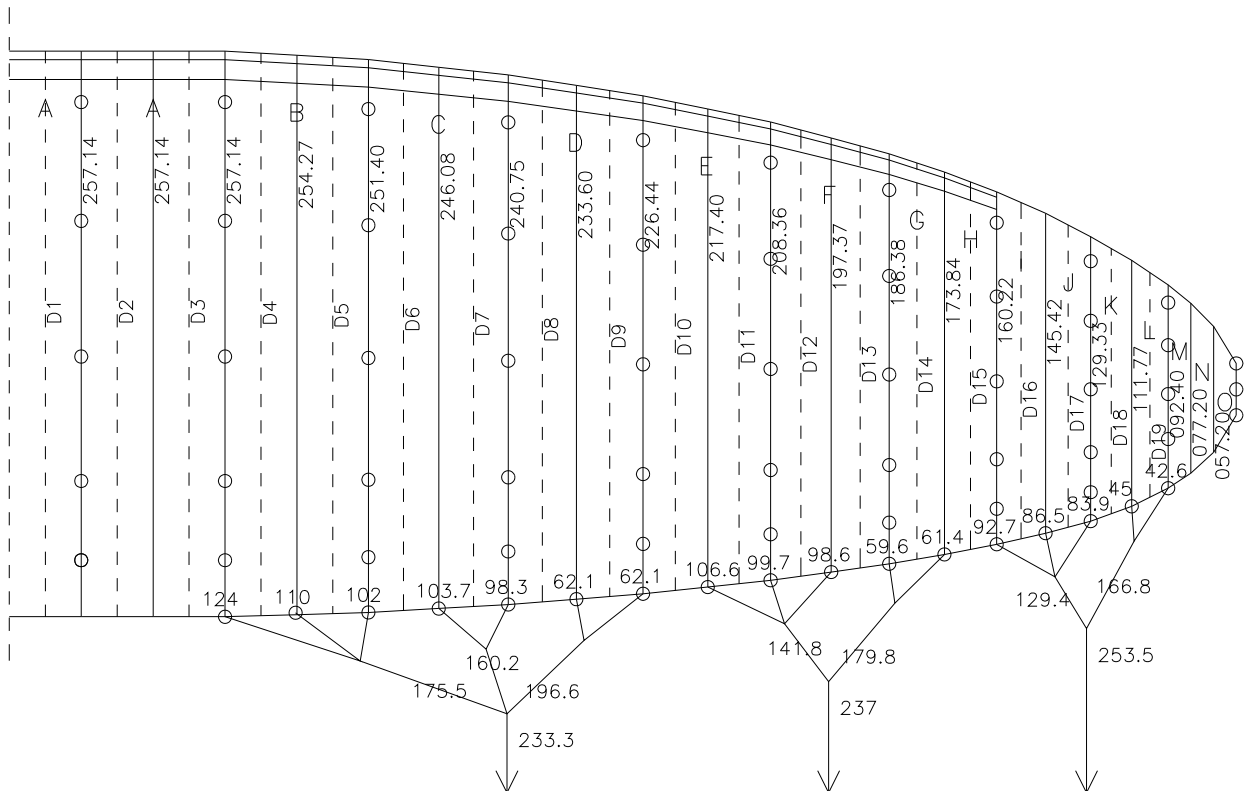

NOVA CARBON XS

AFNOR

11.4.2001

HAUPTBREMSLEINE : 206.5