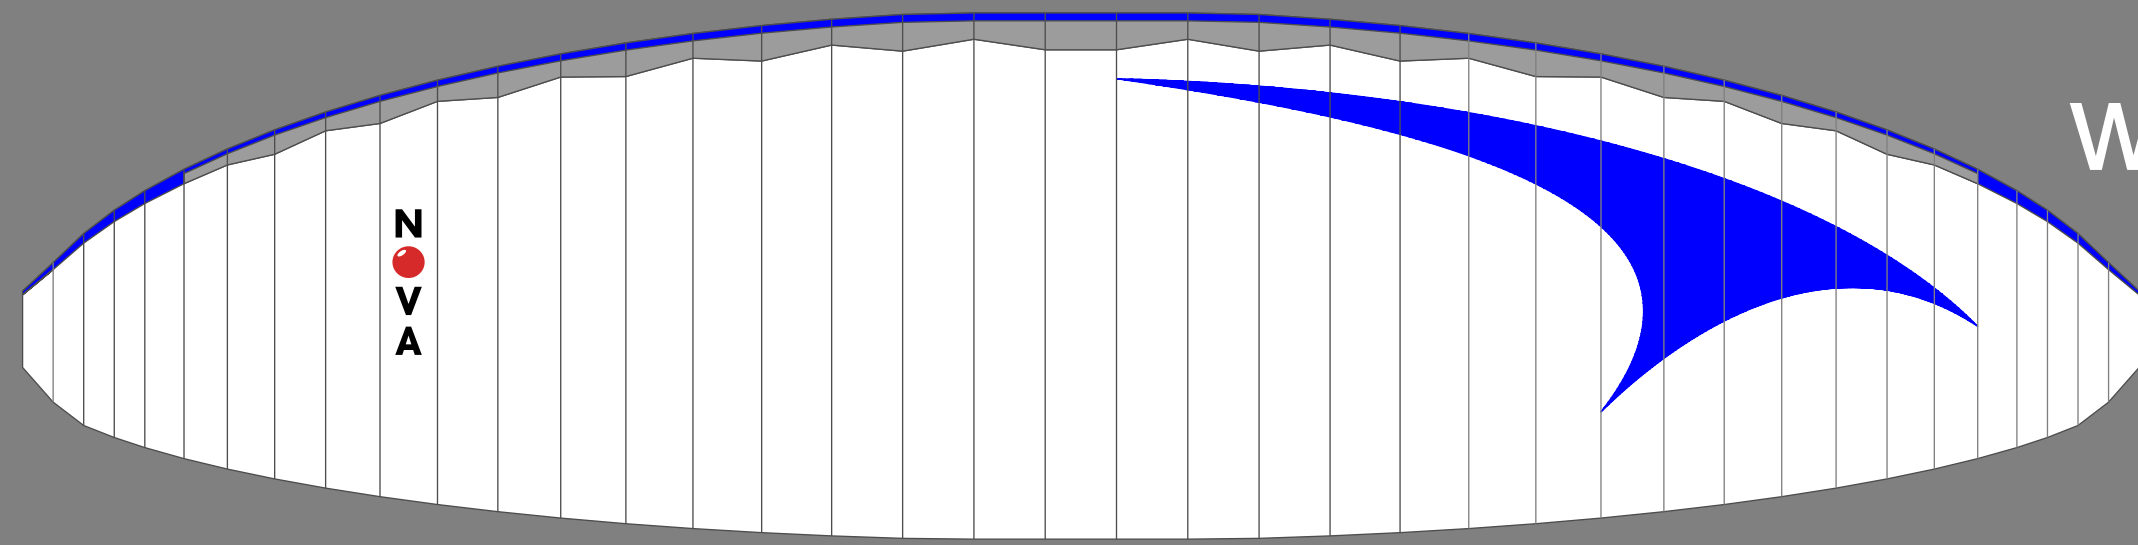

bottomsail

red

topsail

sun

PHERON

blue

white