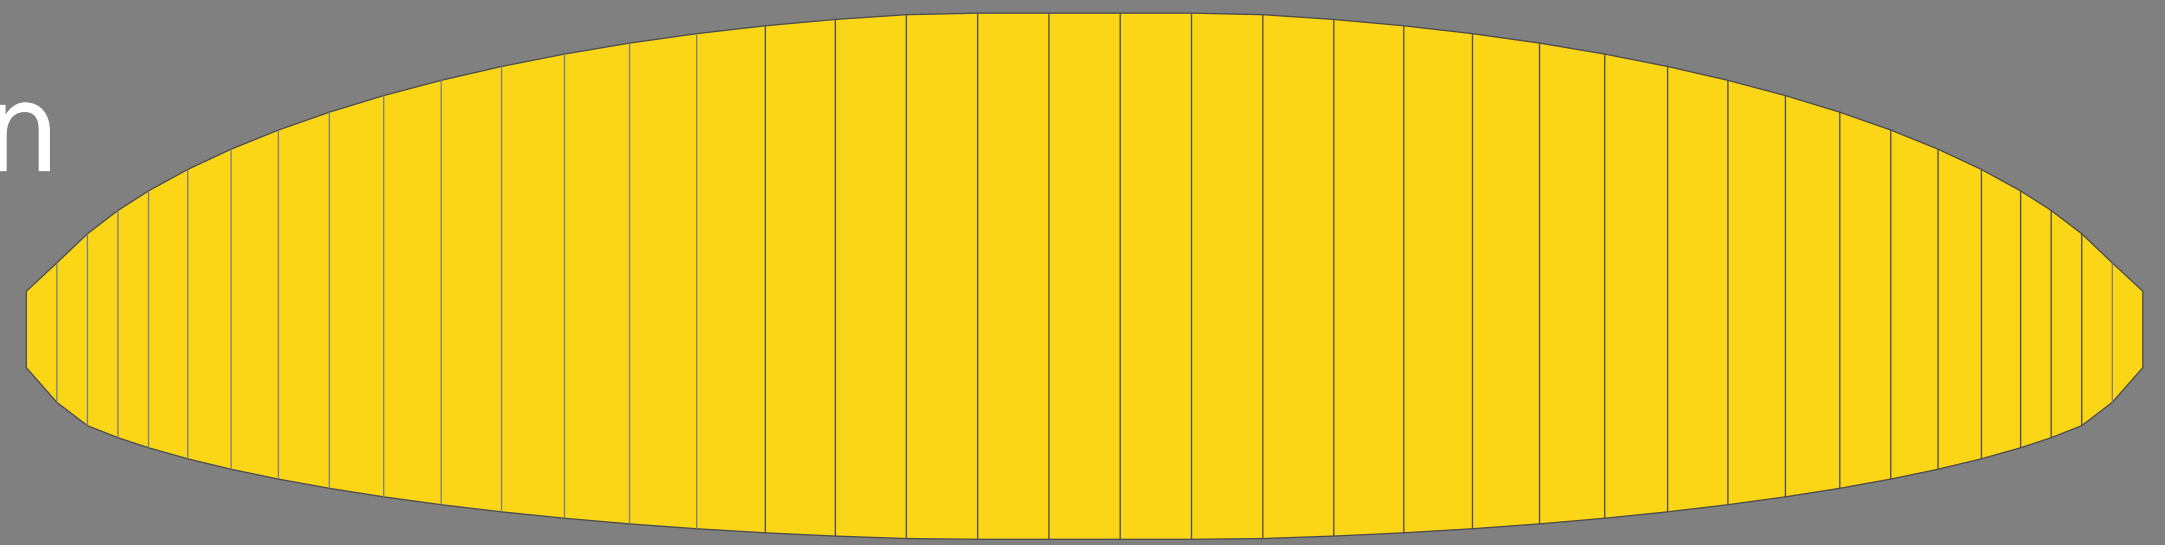

bottomsail

red

topsail

sun

PHERON

blue

white