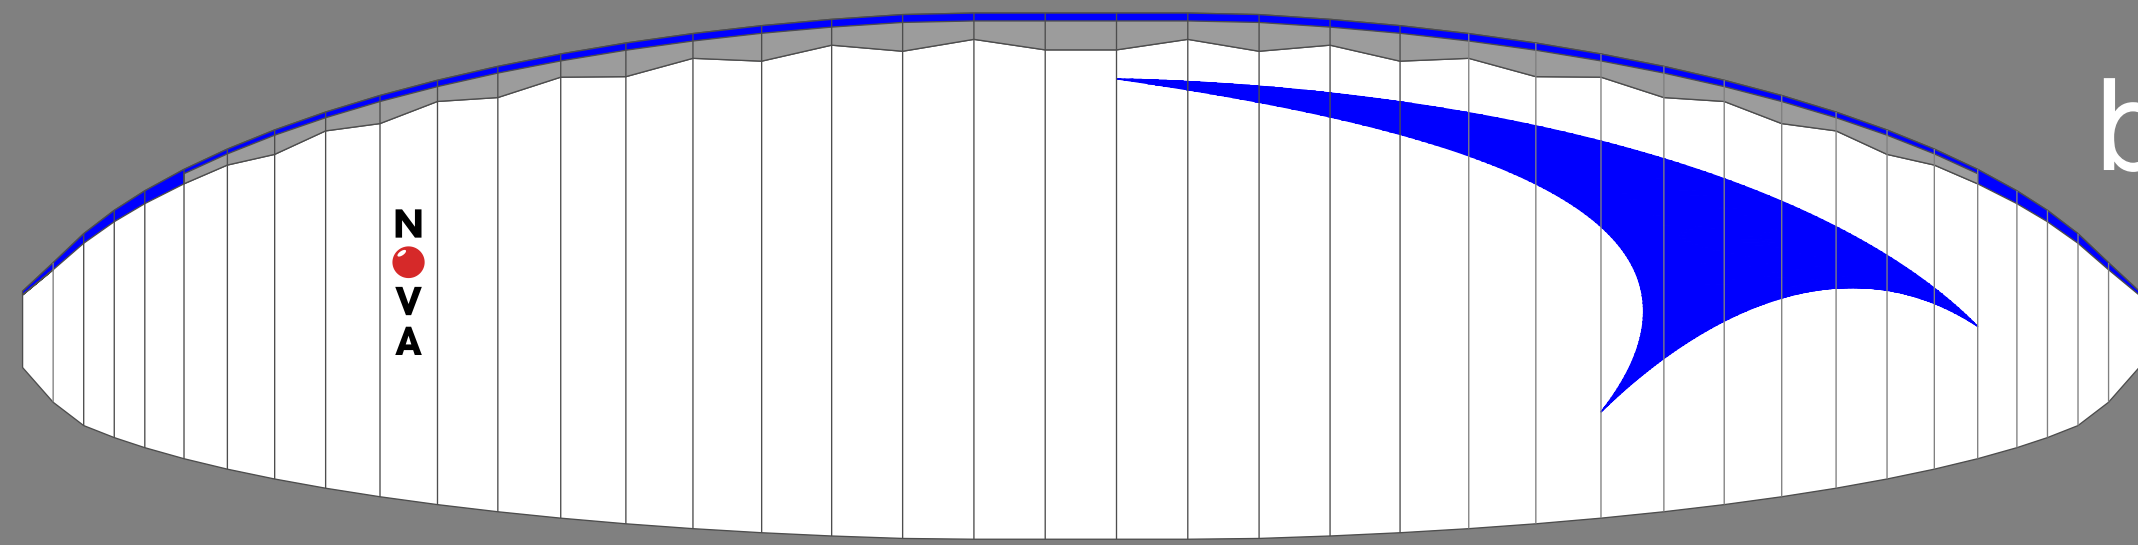

bottomsail

red

topsail

sun

PHERON

blue

white