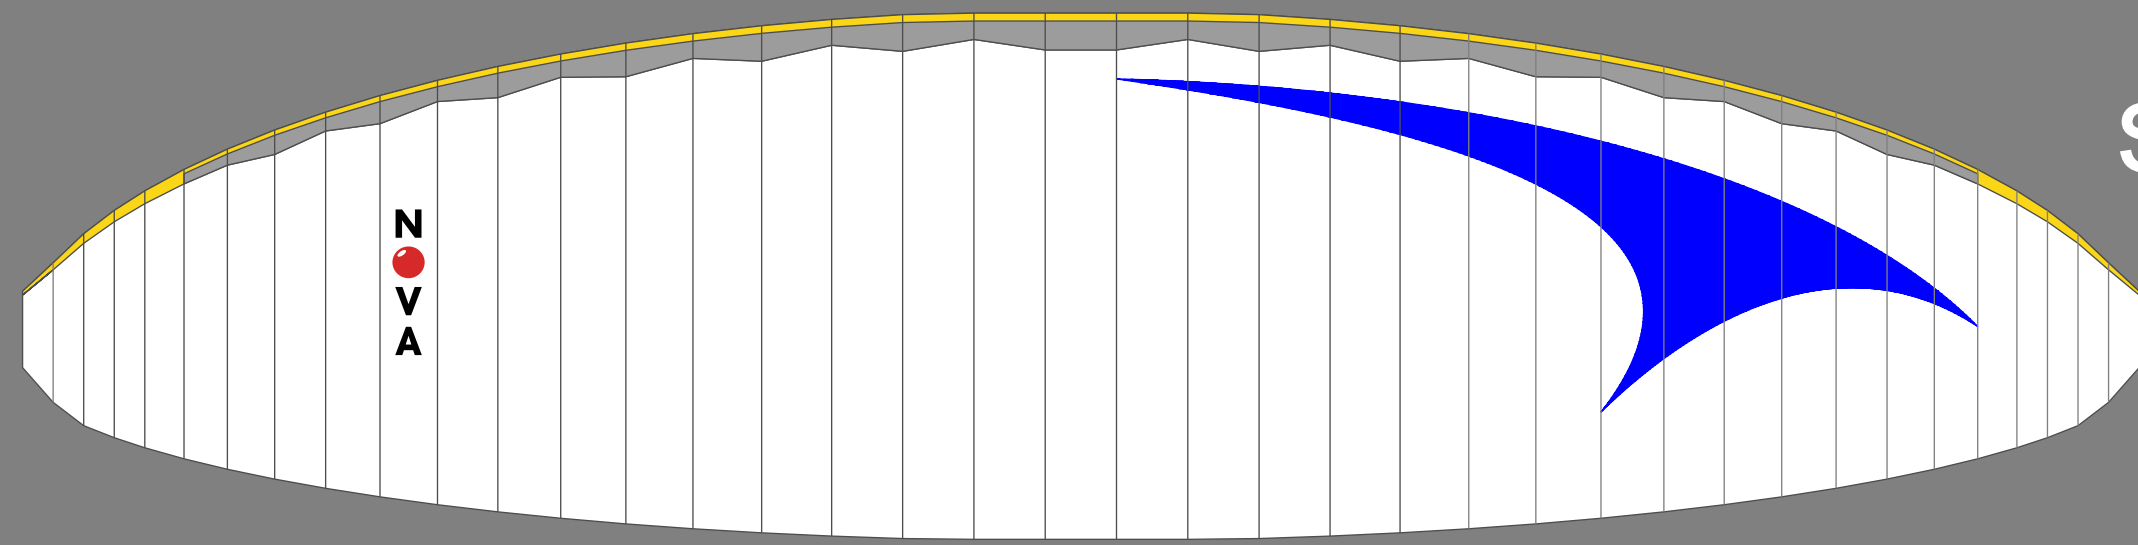

bottomsail

red

topsail

sun

PHERON

blue

white