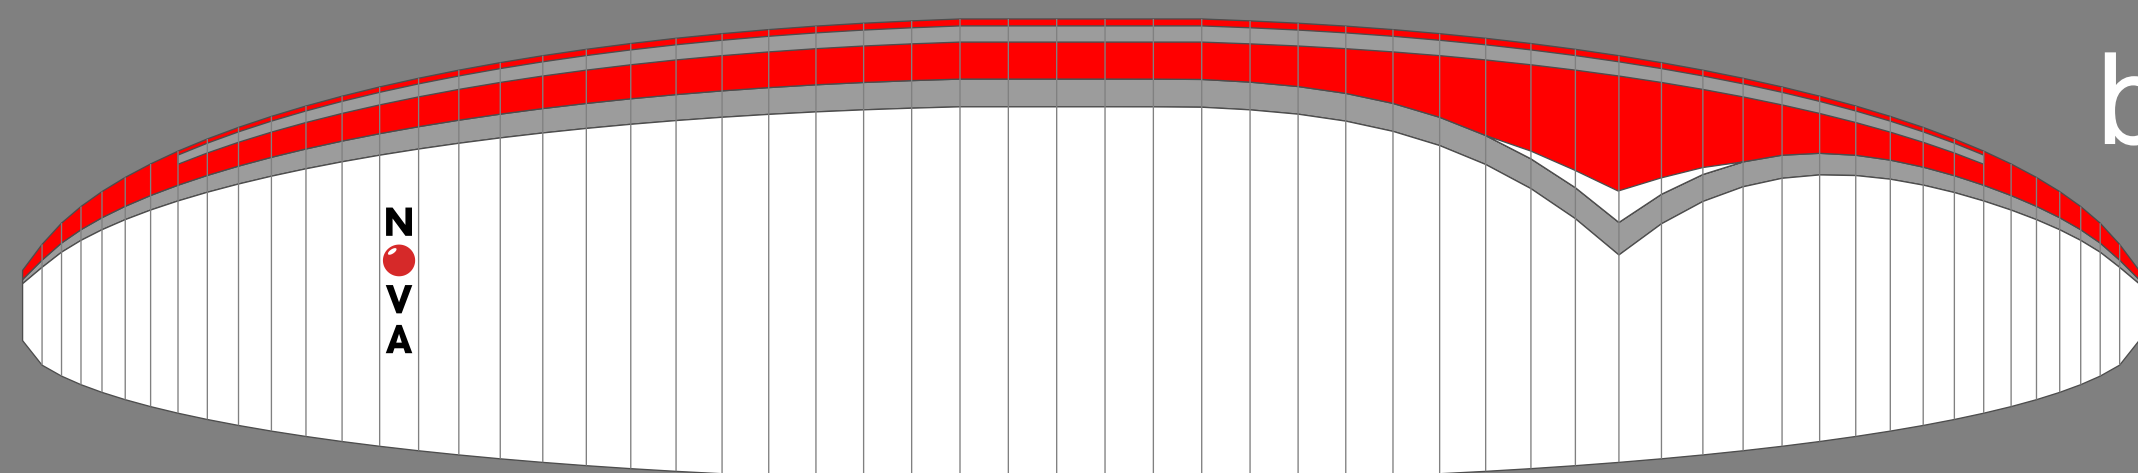

bottomsail

red

topsail

sun

AERON

blue

white