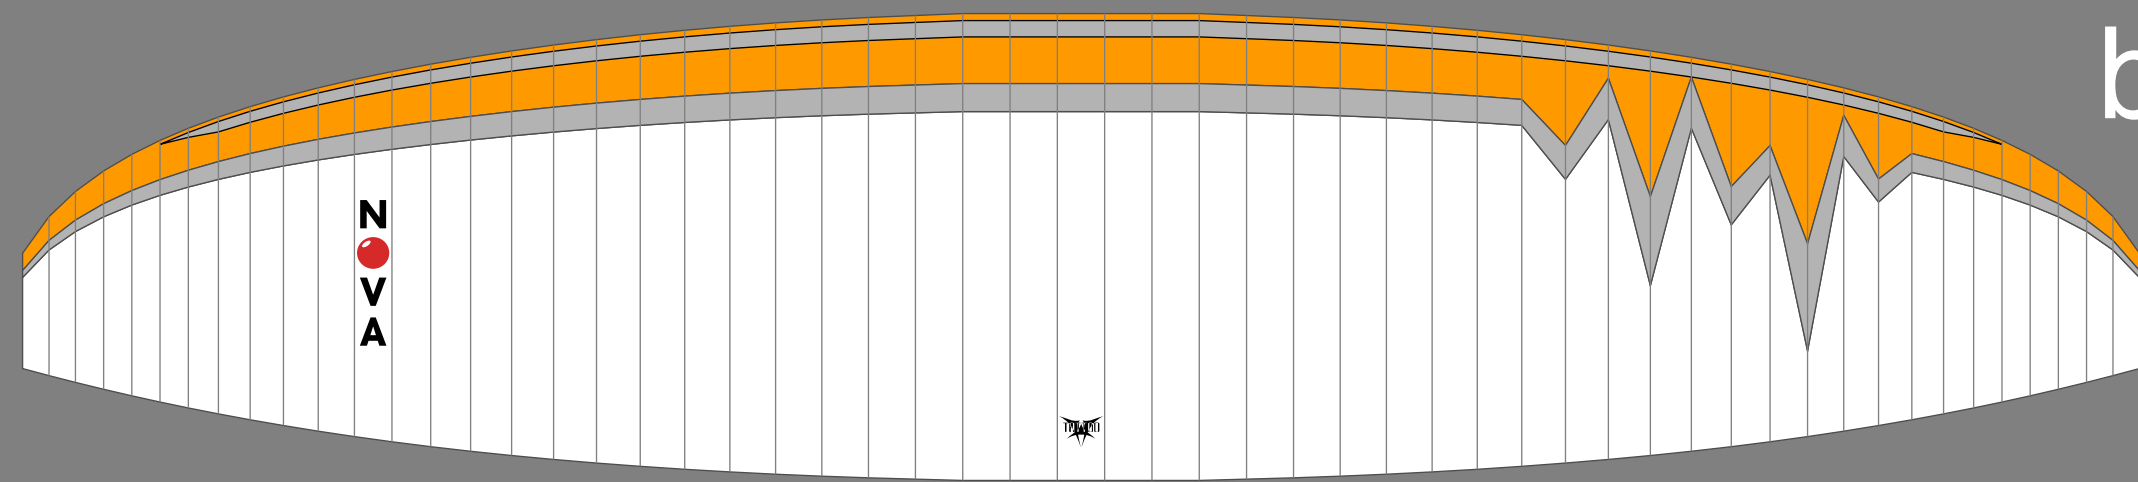

bottomsail

red

topsail

sun

TATTOO

blue

white