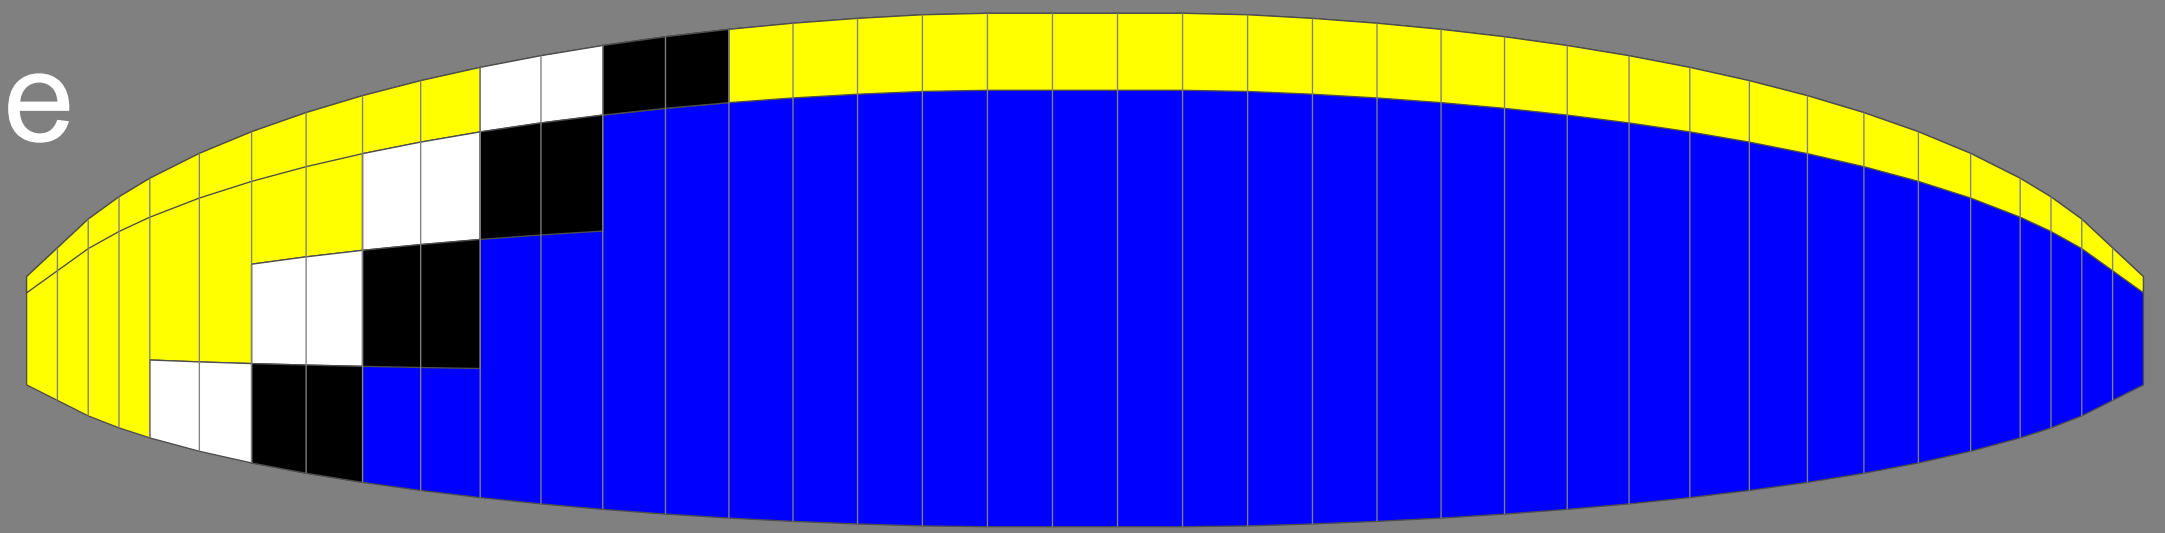

bottomsail

red

topsail

sun

SPEEDMAX

blue

white