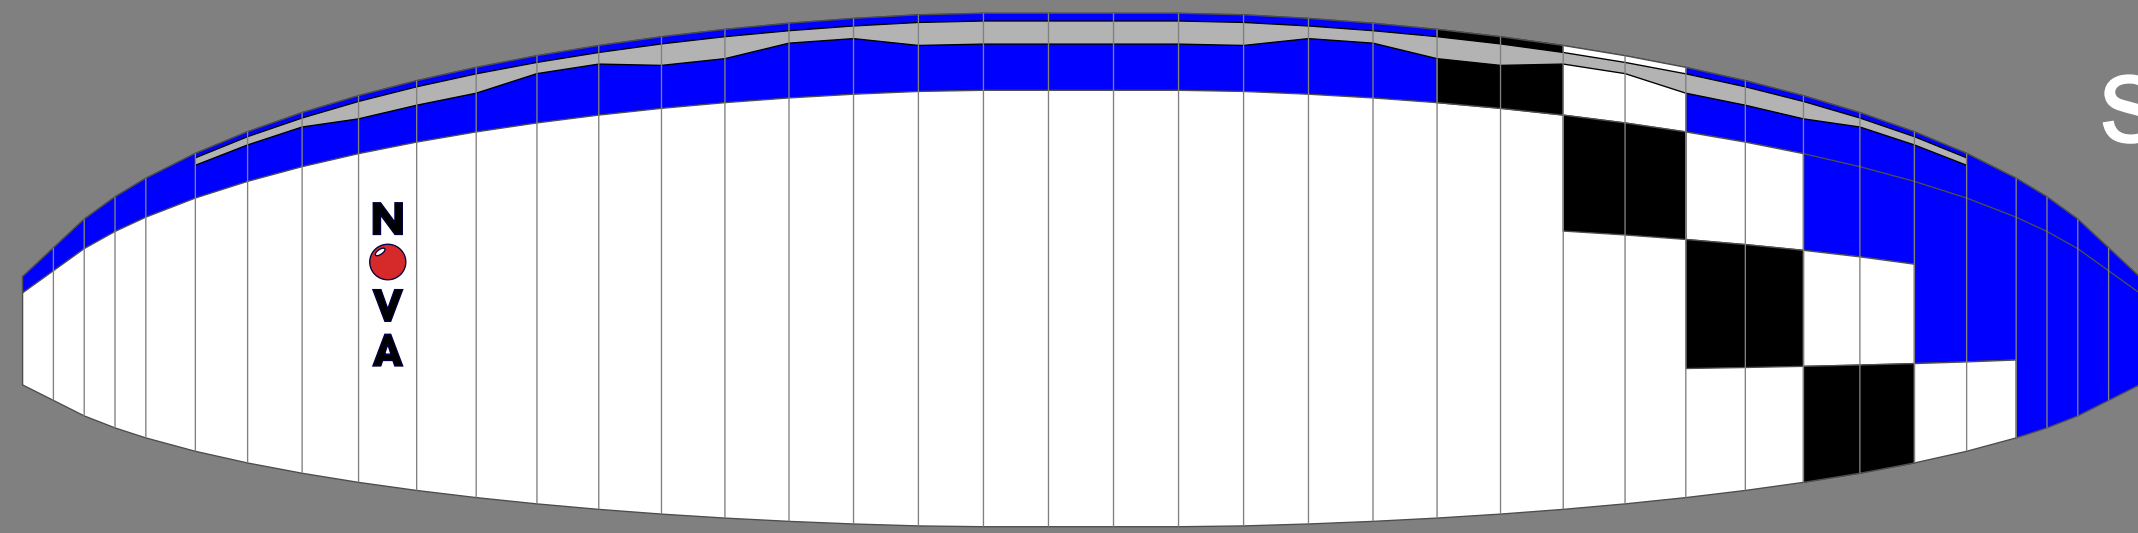

bottomsail

red

topsail

sun

SPEEDMAX

blue

white