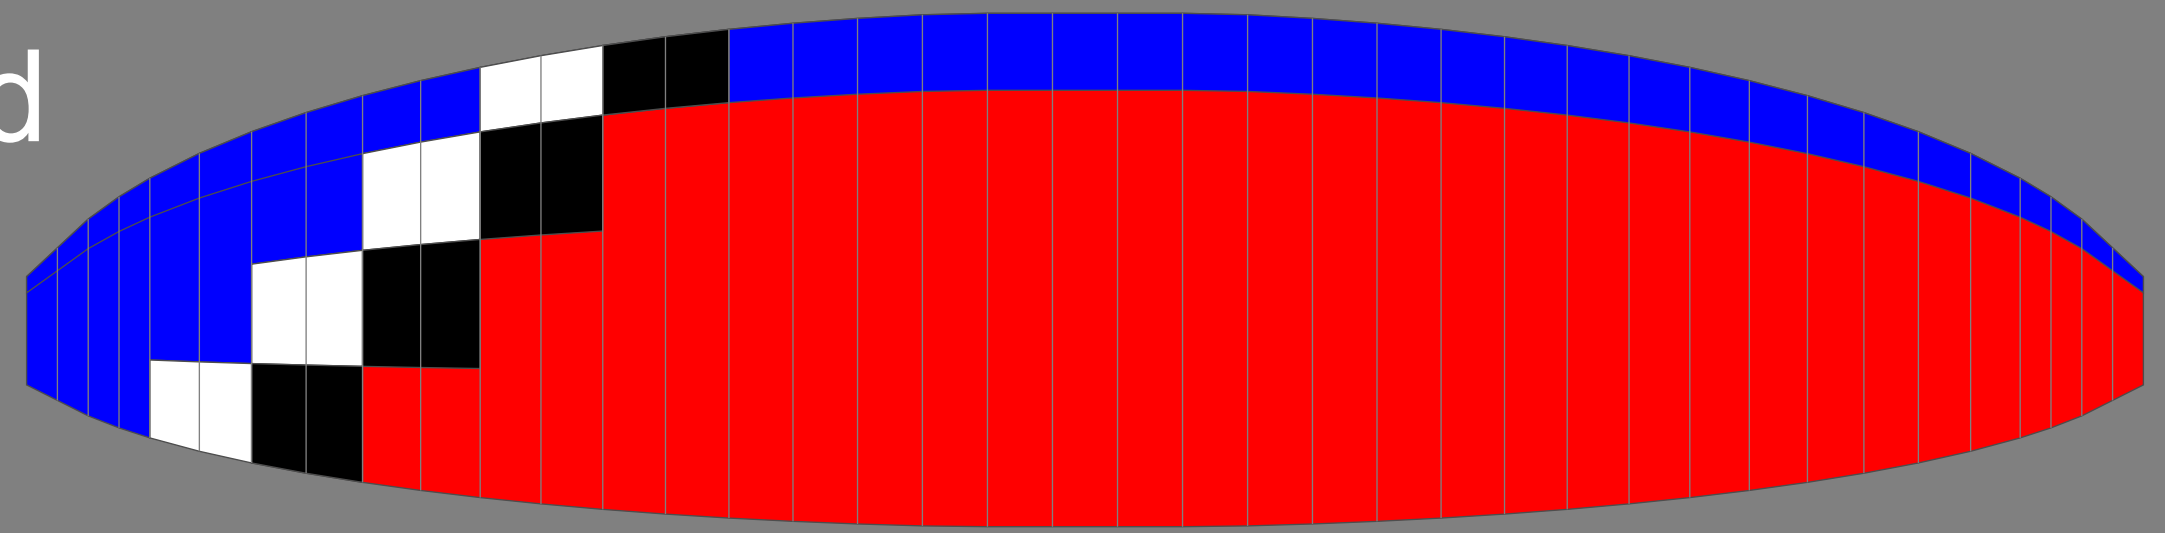

bottomsail

red

topsail

sun

SPEEDMAX

blue

white