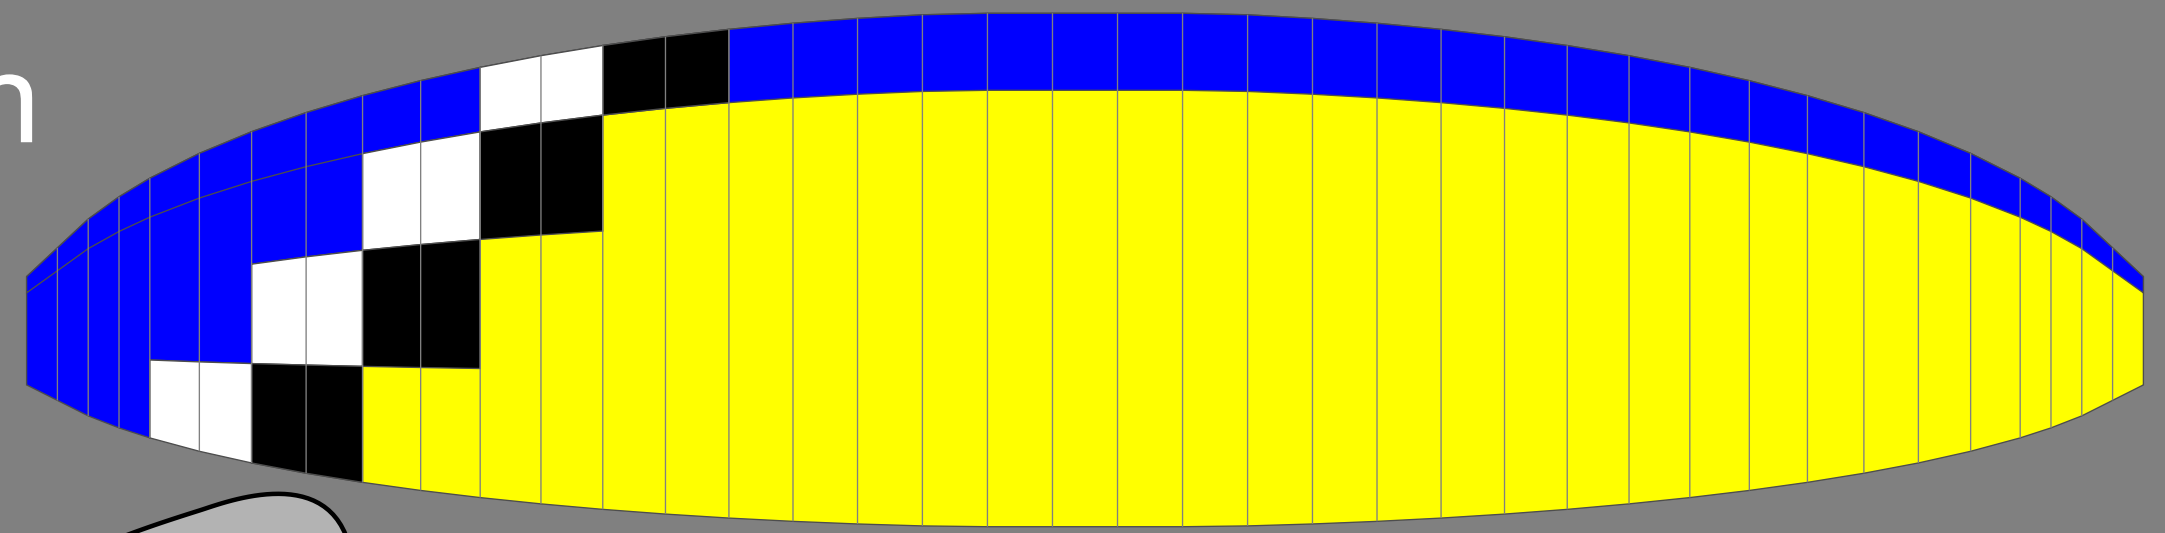

bottomsail

red

topsail

sun

SPEEDMAX

blue

white