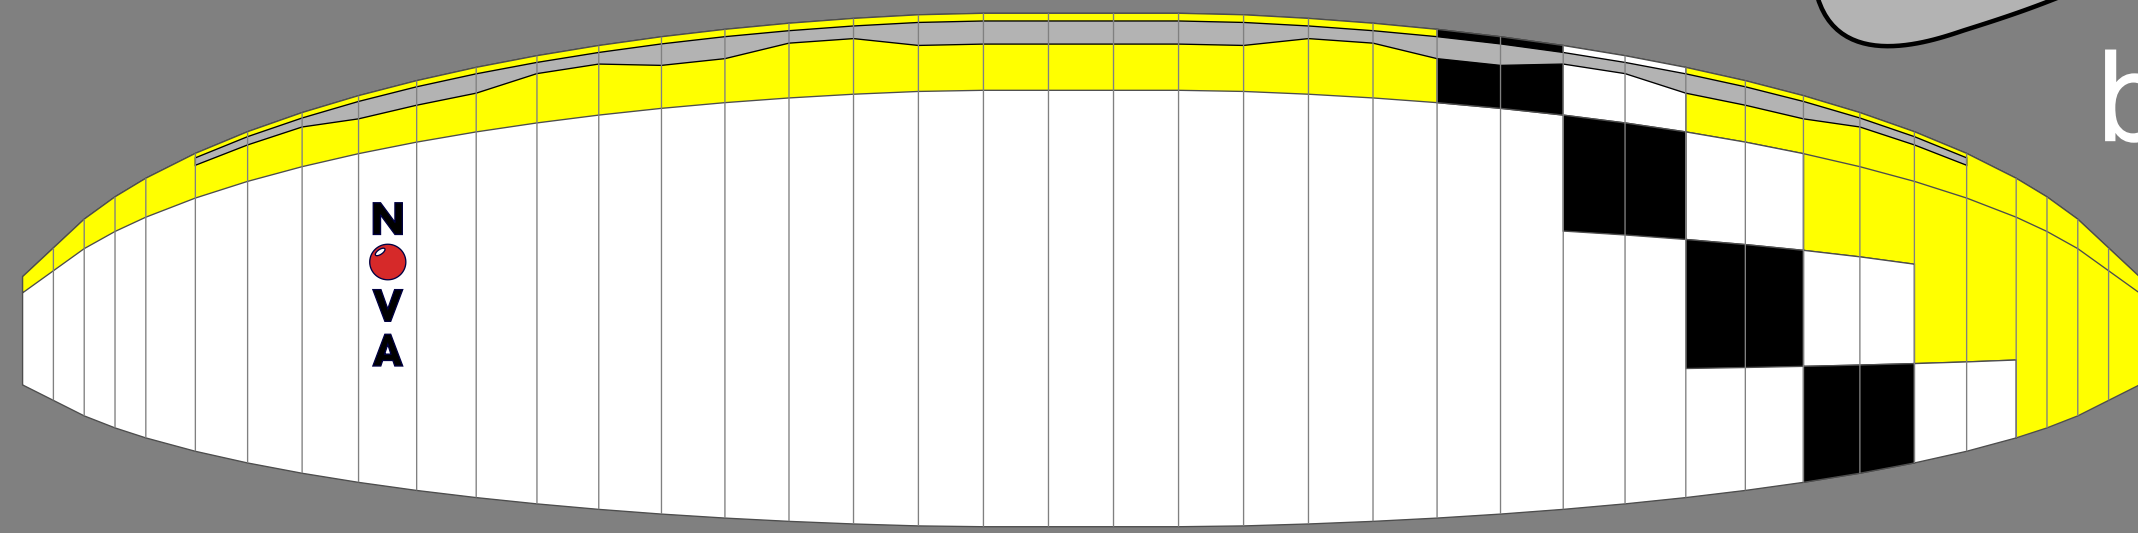

bottomsail

red

topsail

sun

SPEEDMAX

blue

white