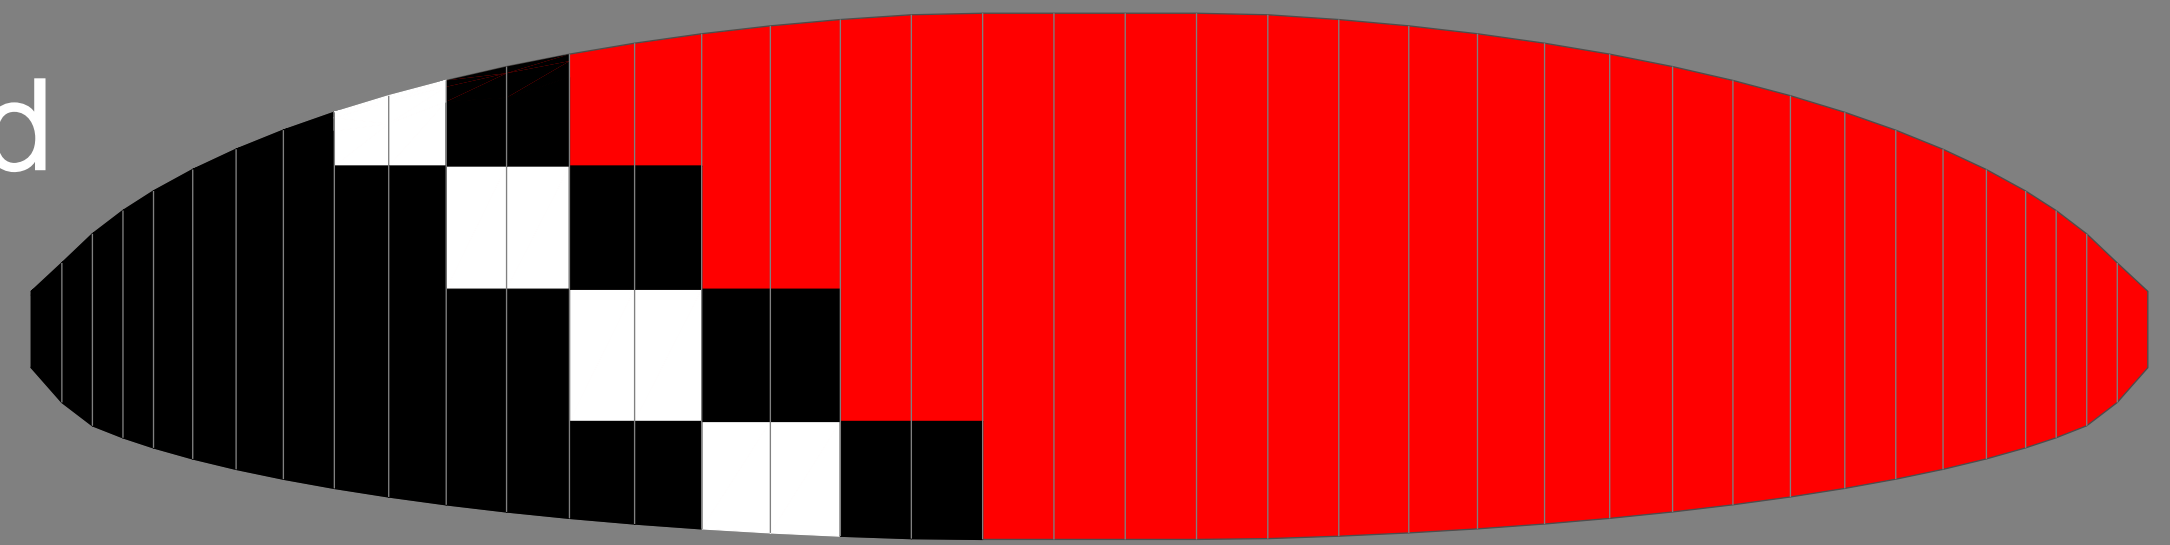

bottomsail

red

topsail

sun

ROTOR

blue

white