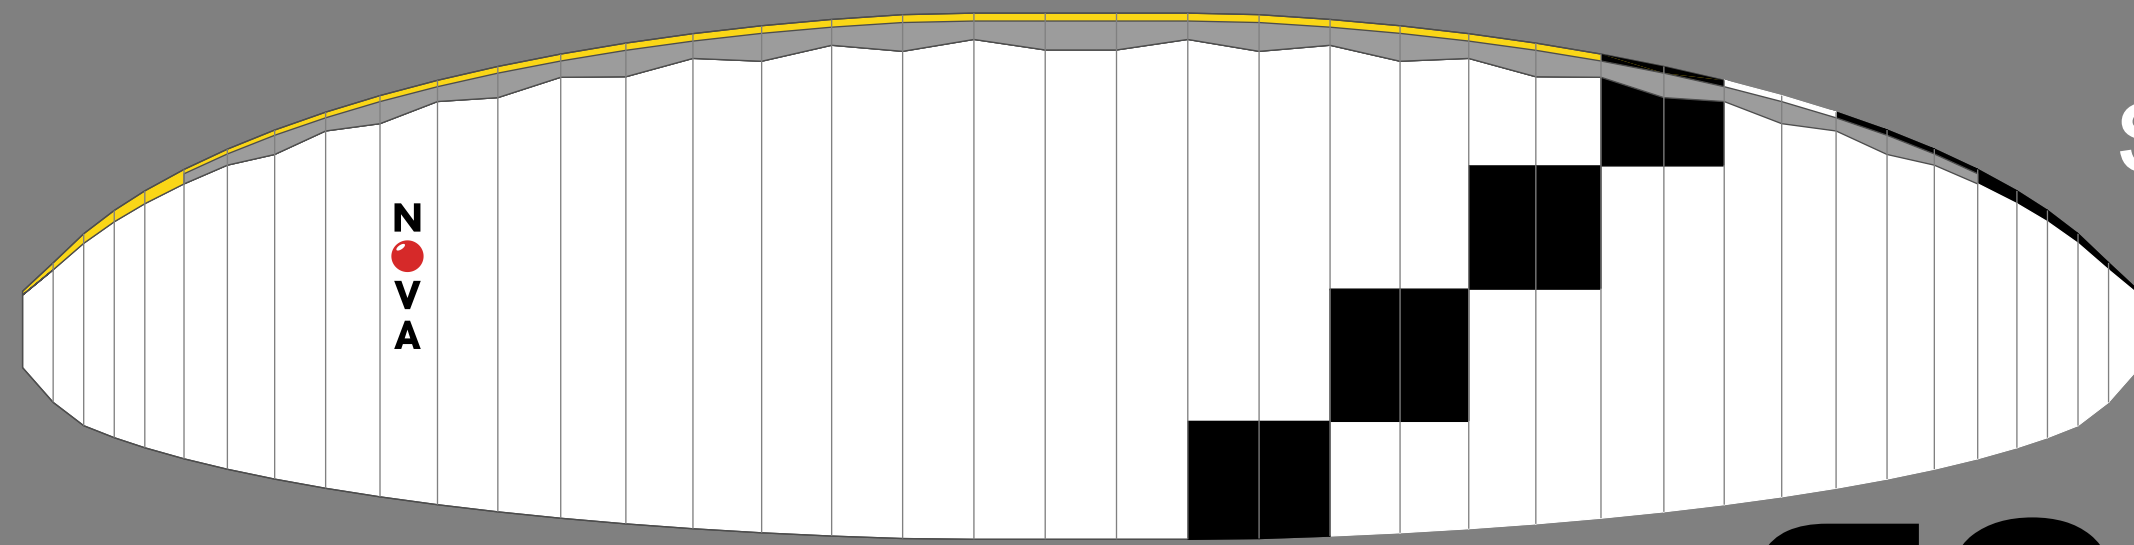

bottomsail

red

topsail

sun

ROTOR

blue

white