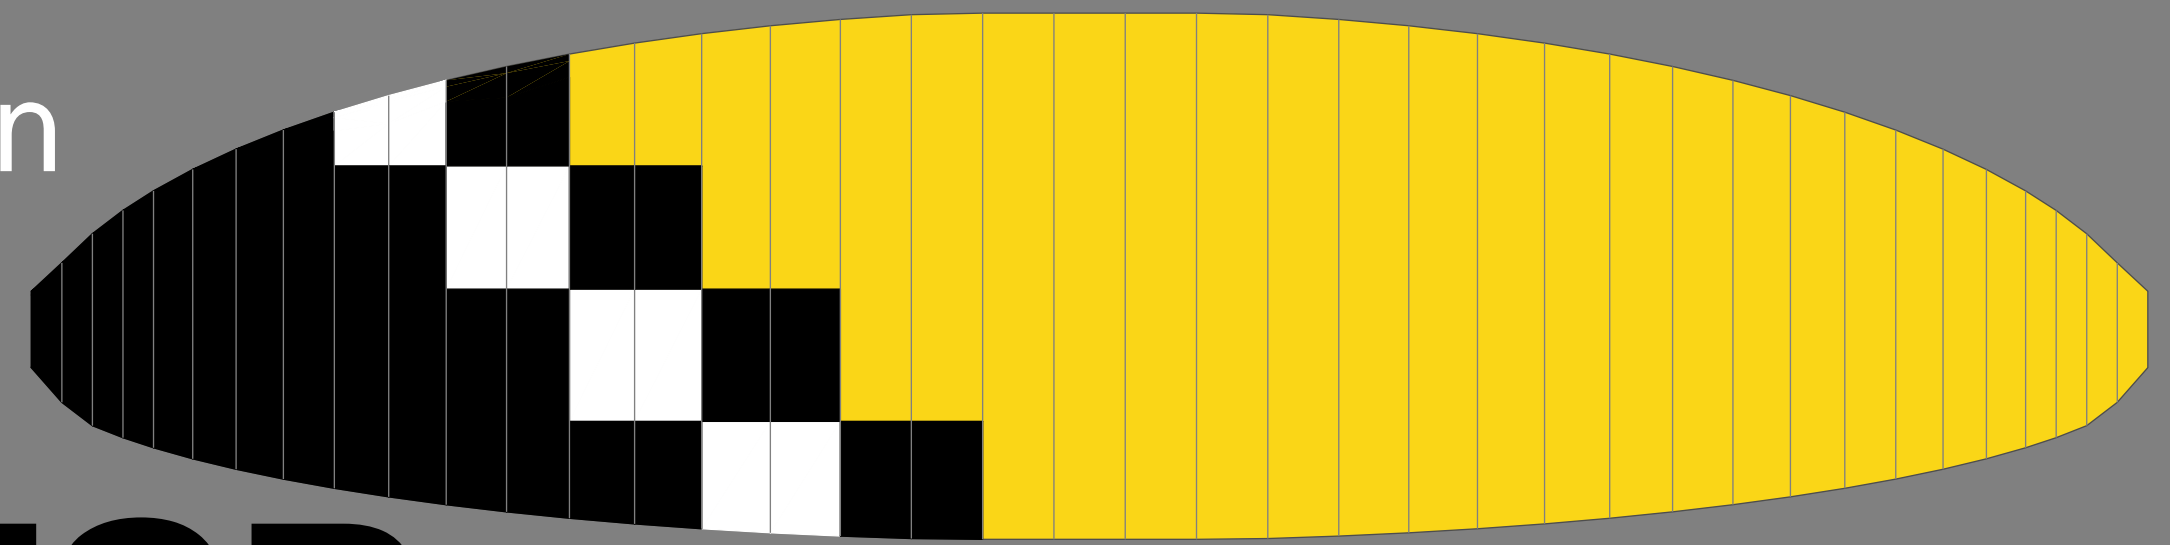

bottomsail

red

topsail

sun

ROTOR

blue

white