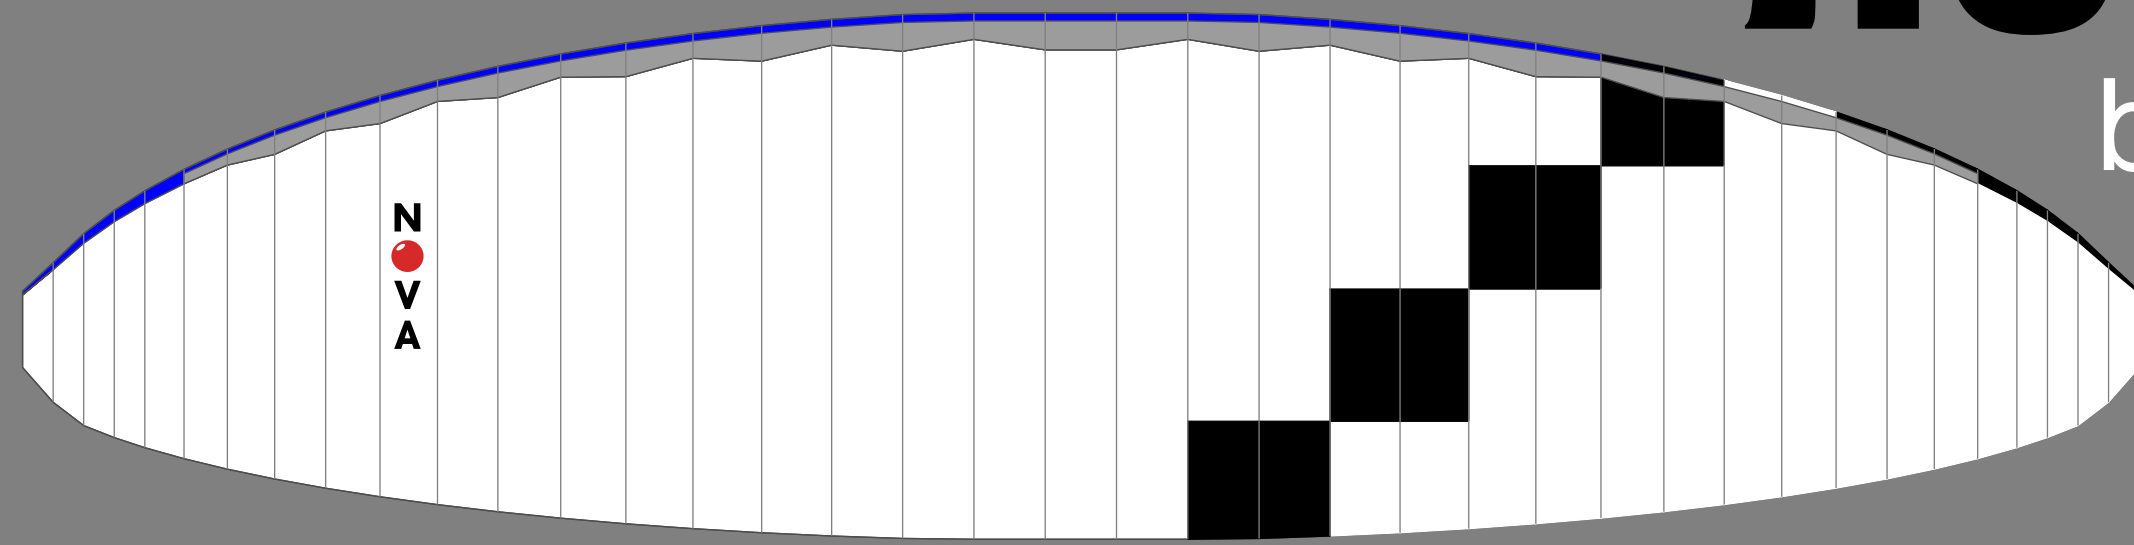

bottomsail

red

topsail

sun

ROTOR

blue

white