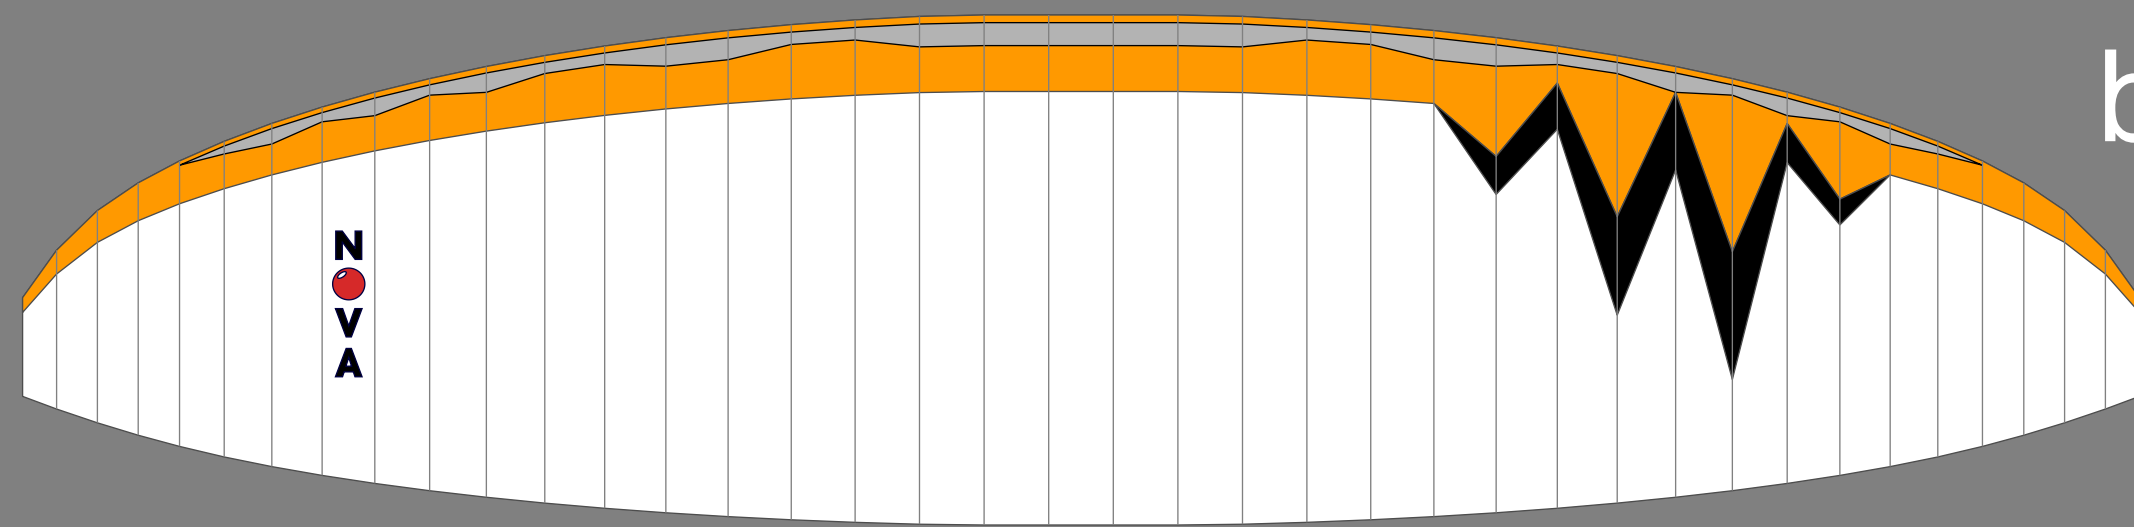

bottomsail

red

topsail

sun

ROOKIE

blue

white