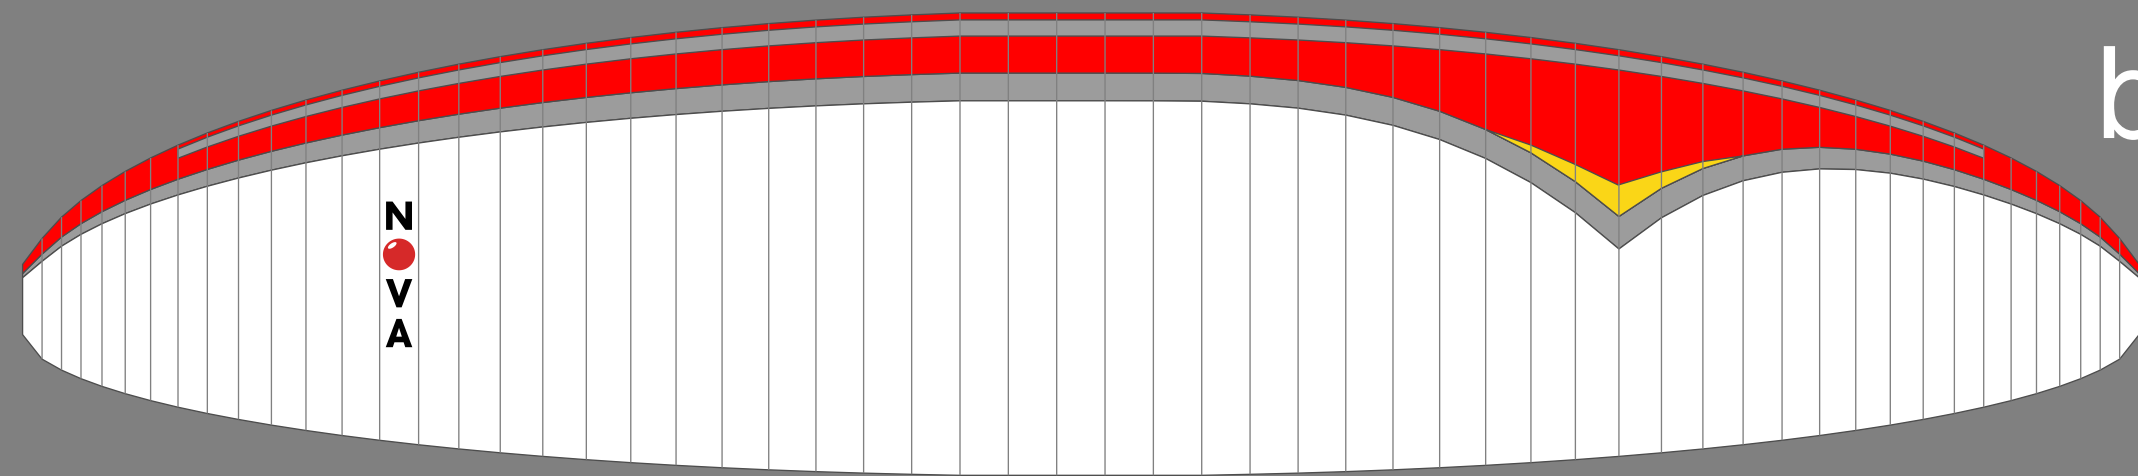

bottomsail

topsail

sun

RADON

blue

white