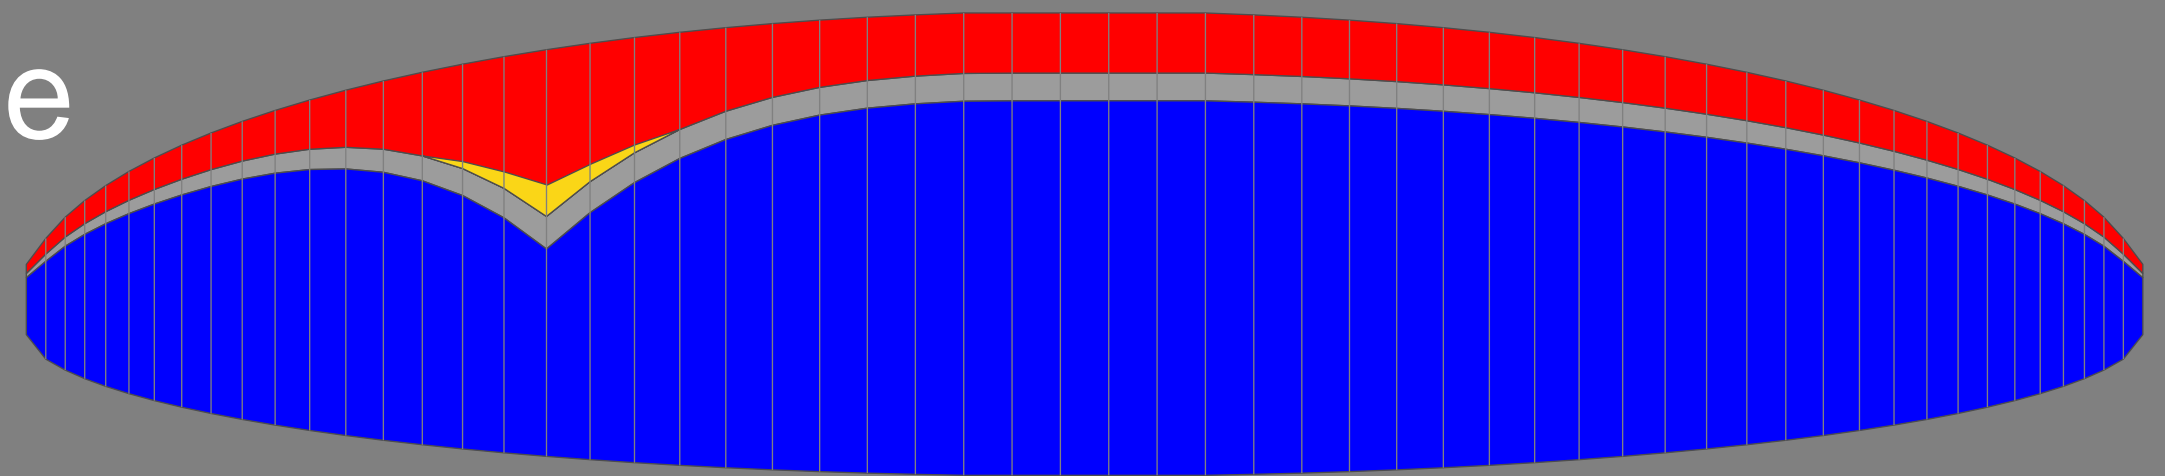

bottomsail

topsail

sun

RADON

blue

white