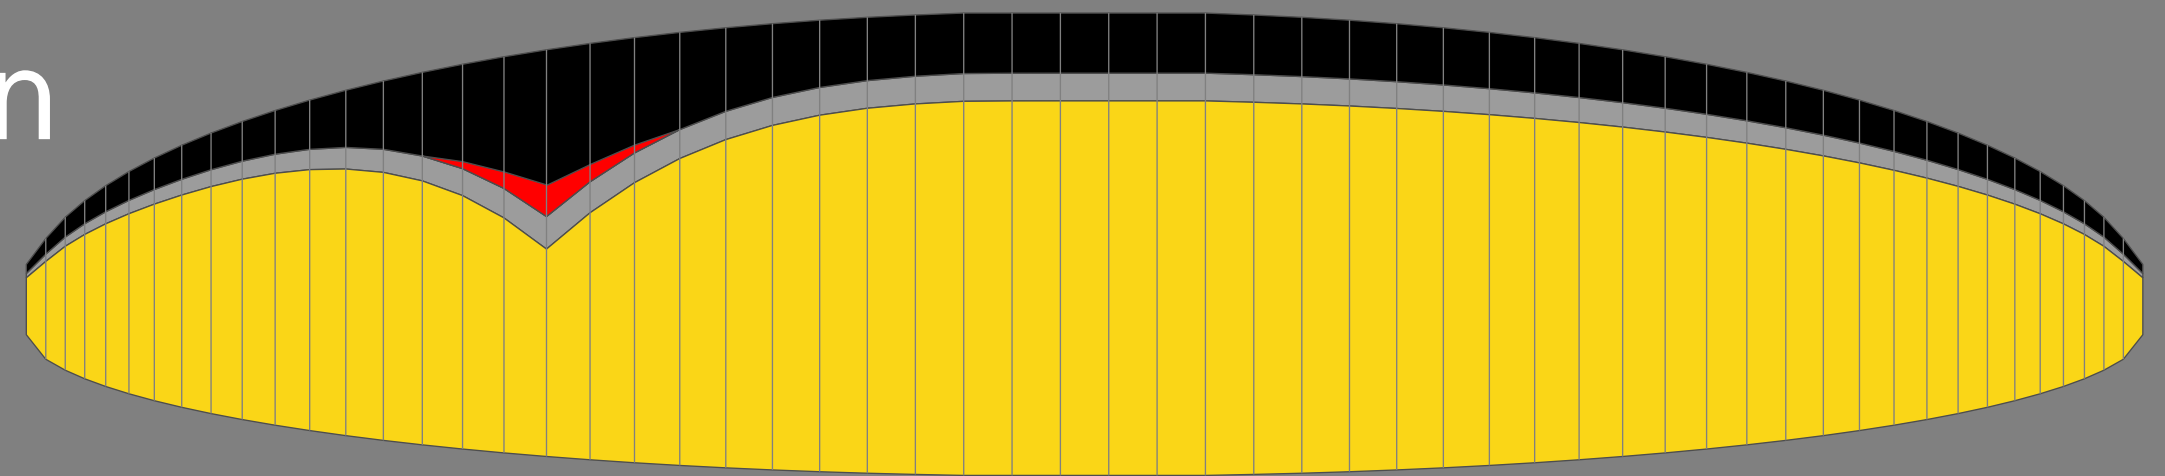

bottomsail

topsail

sun

RADON

blue

white