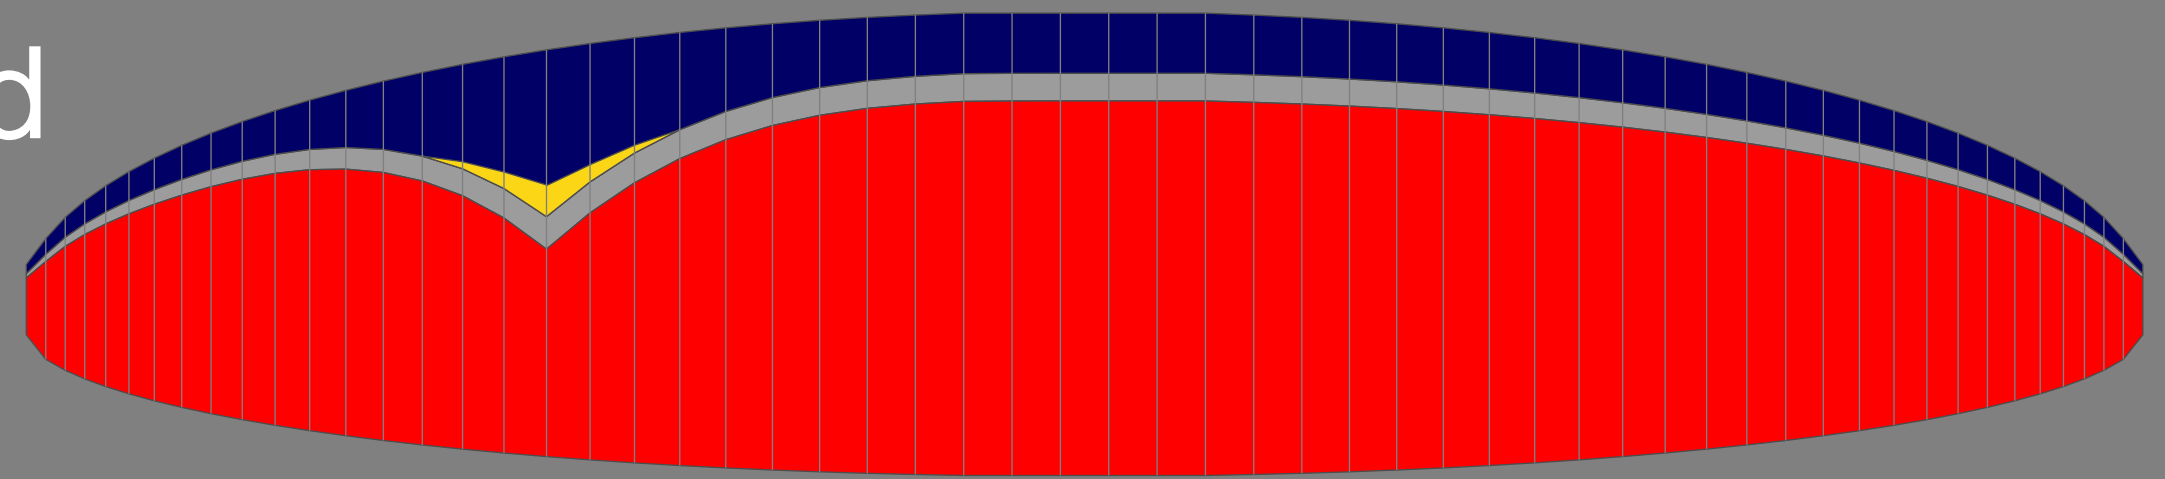

bottomsail

topsail

sun

RADON

blue

white