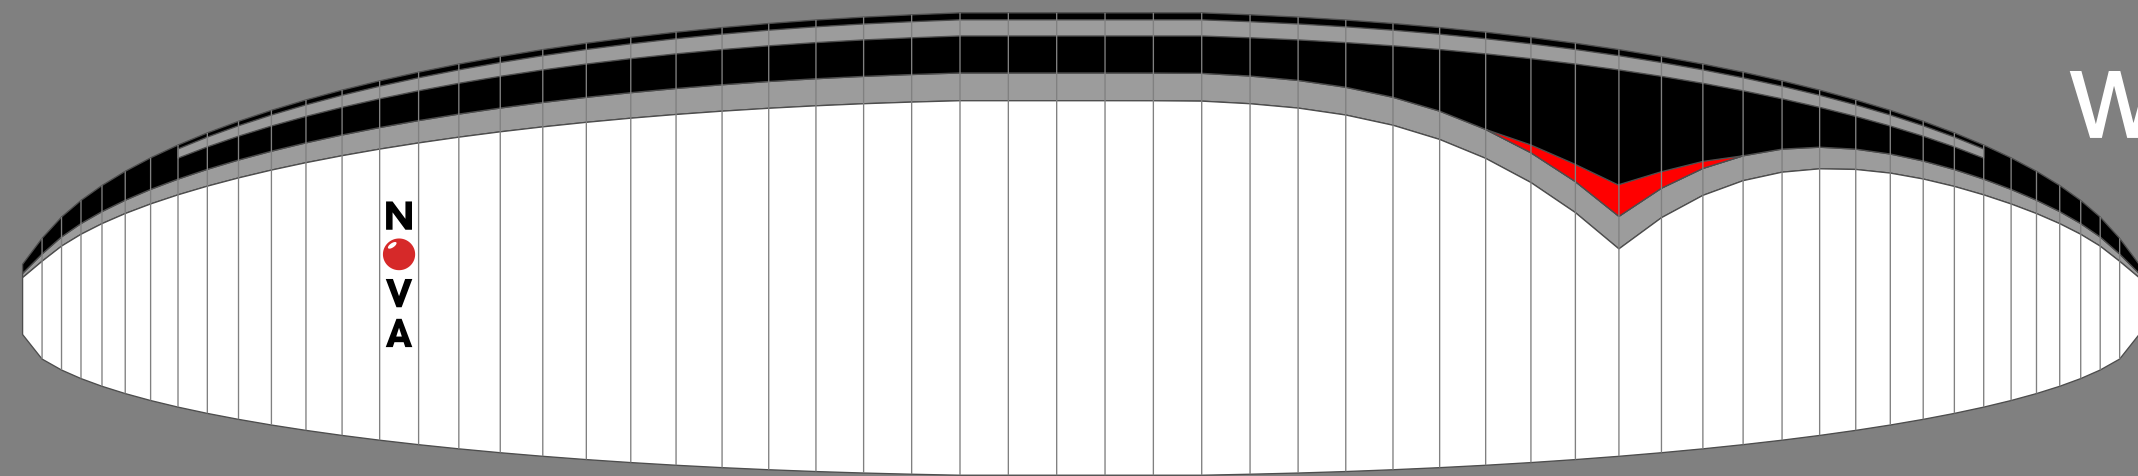

bottomsail

topsail

sun

RADON

blue

white