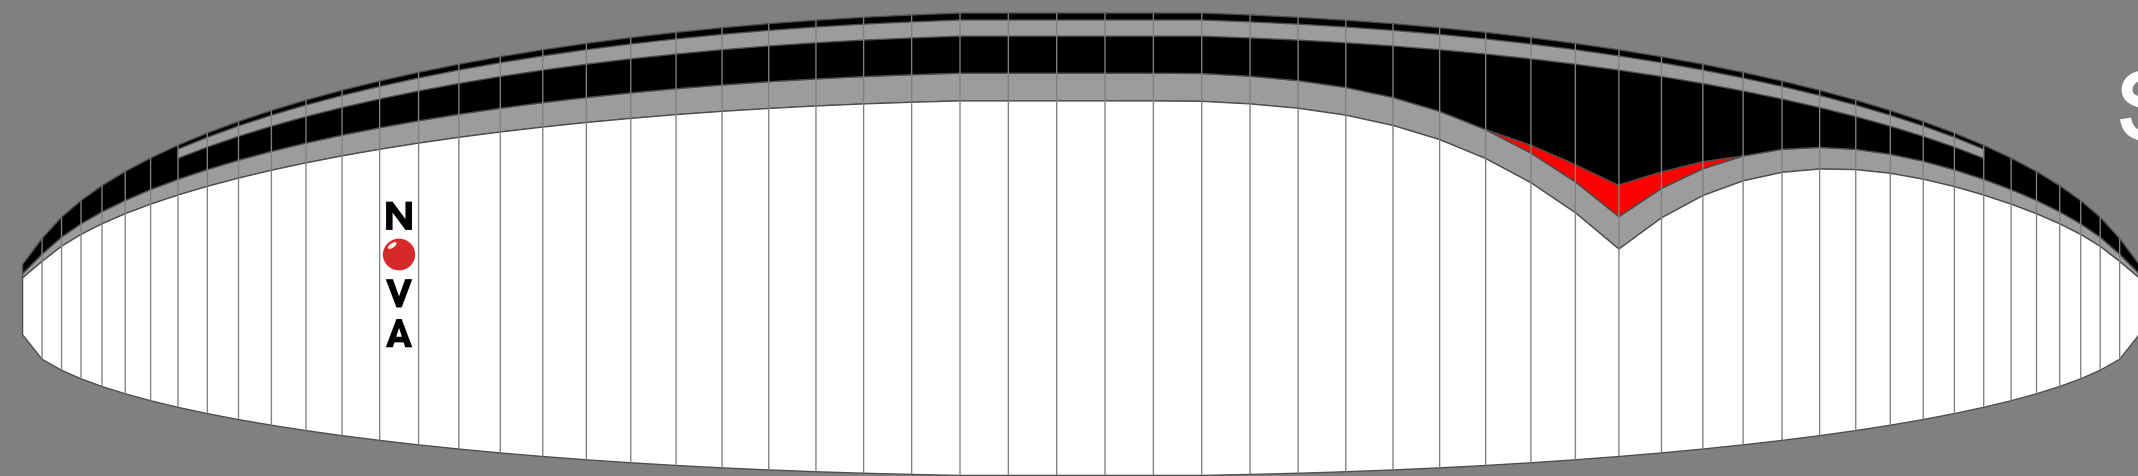

bottomsail

topsail

sun

RADON

blue

white