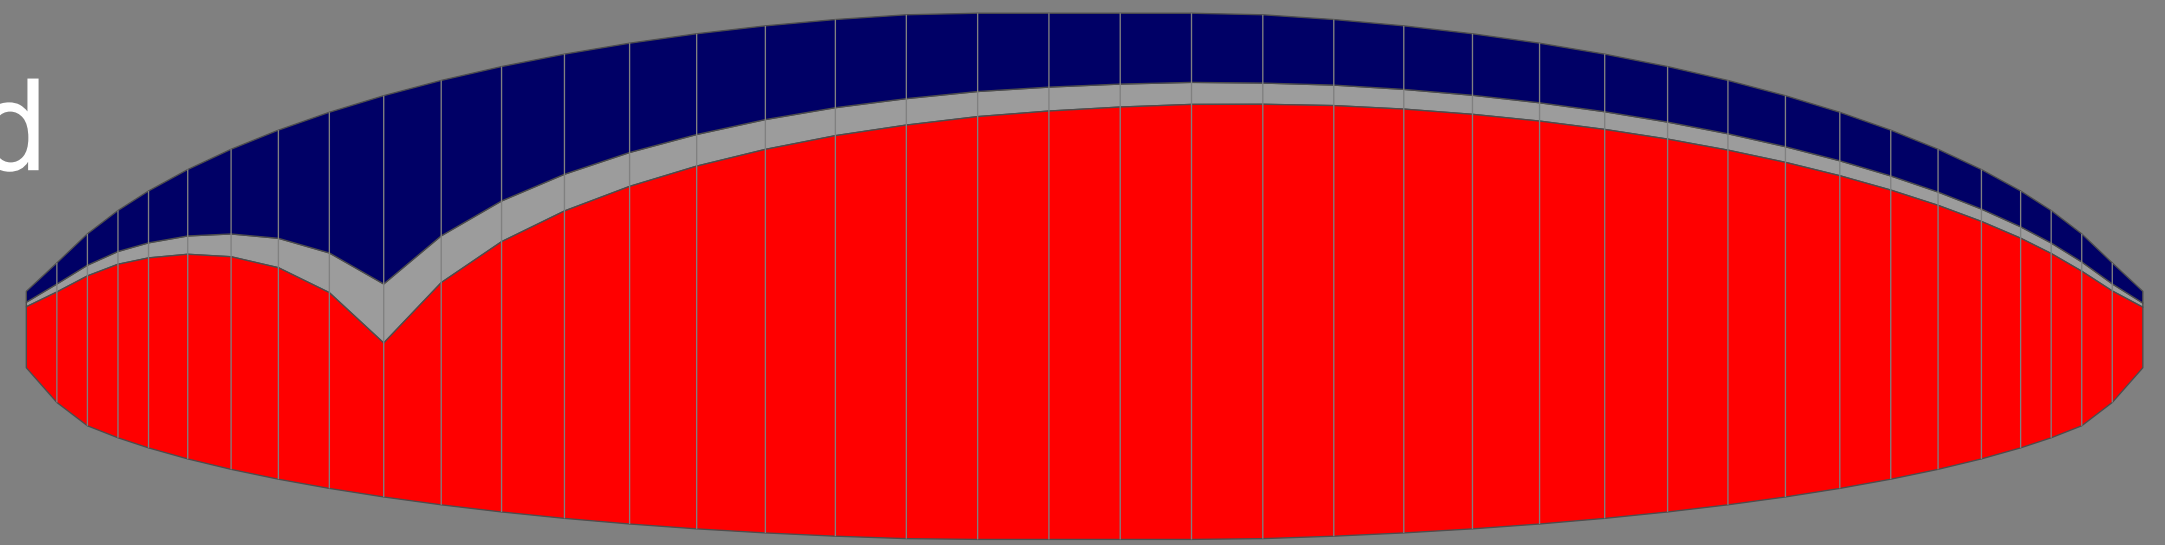

bottomsail

red

topsail

sun

Phor2

blue

white