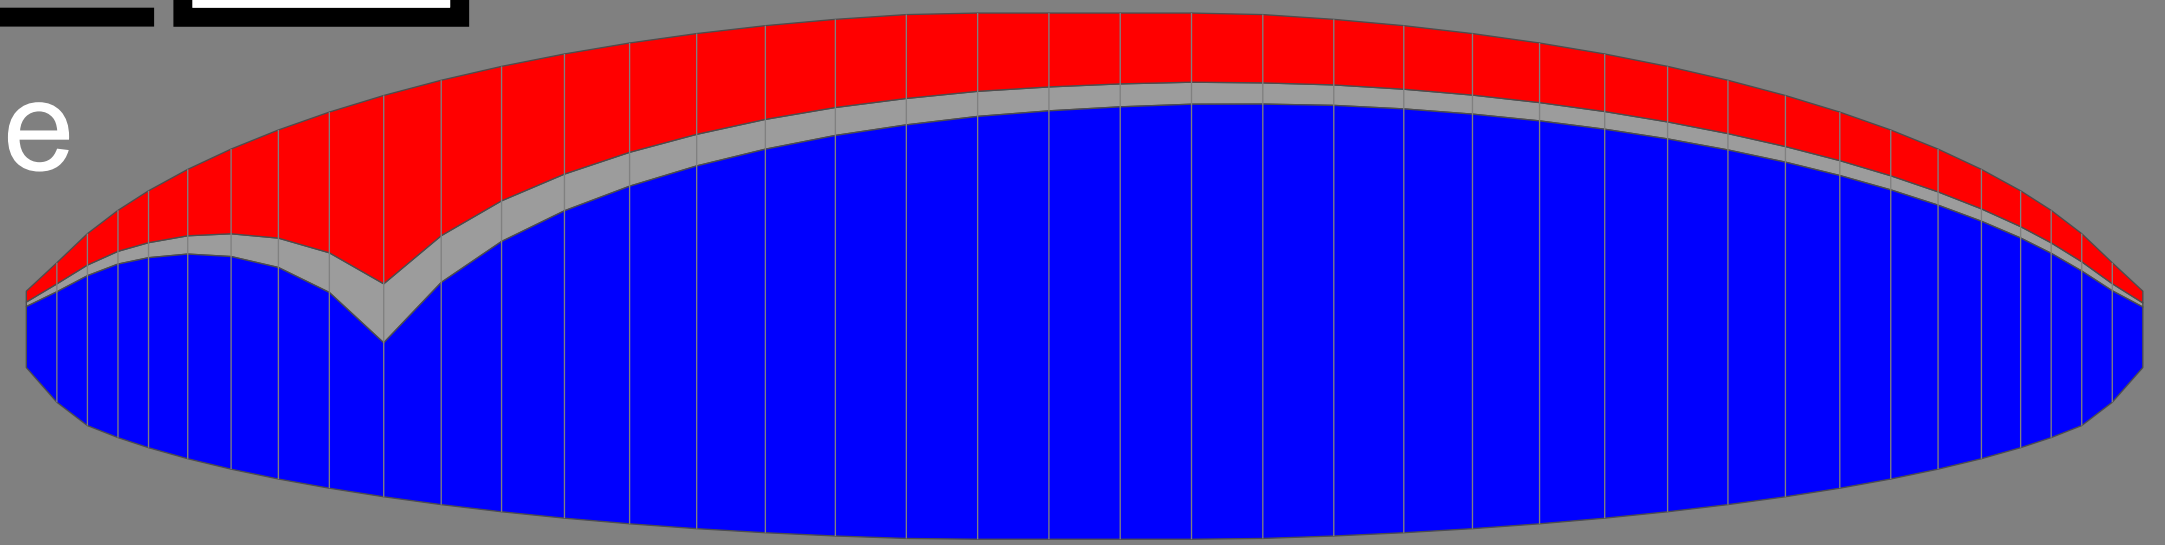

bottomsail

red

topsail

sun

Phor2

blue

white