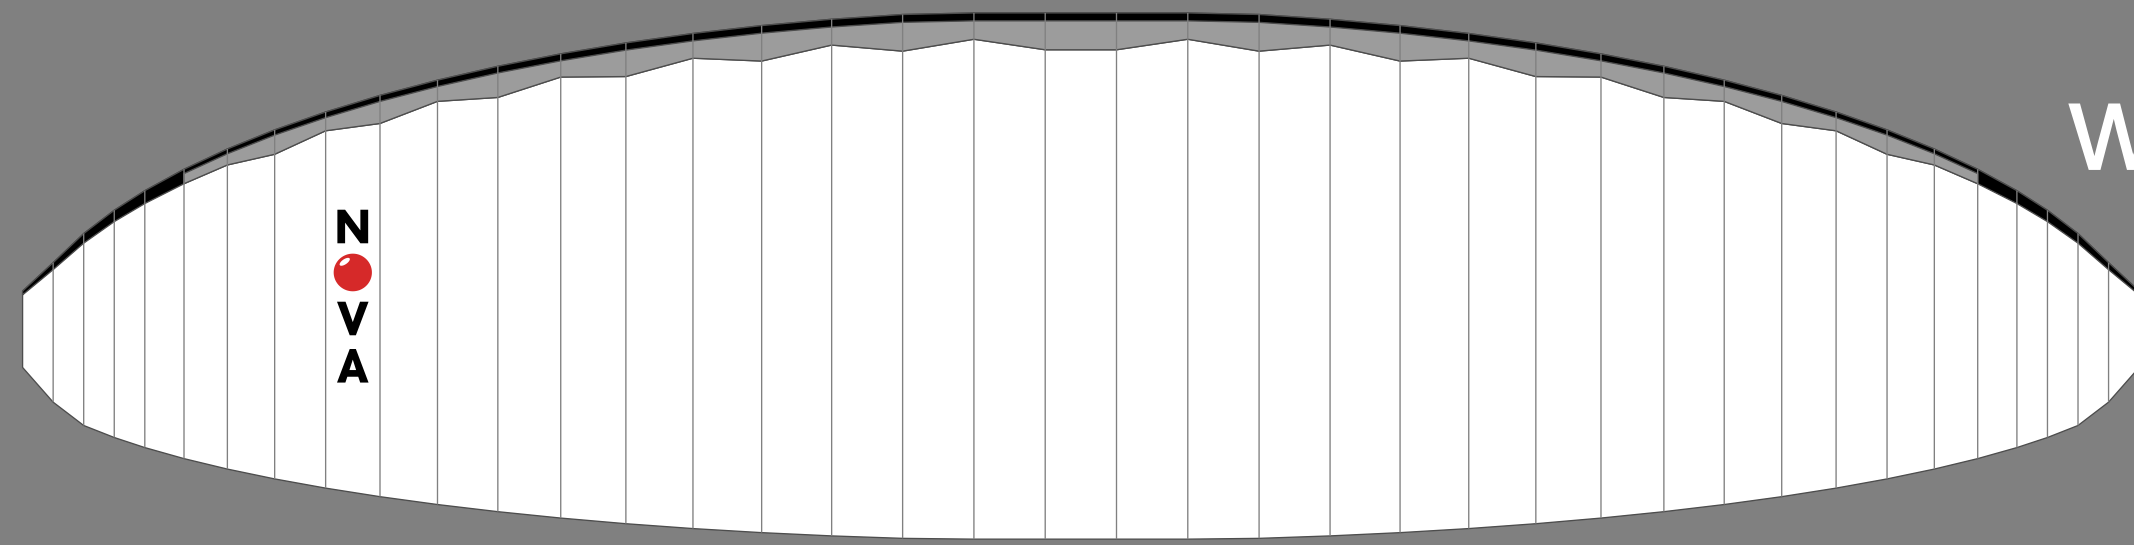

bottomsail

red

topsail

sun

Phor2

blue

white