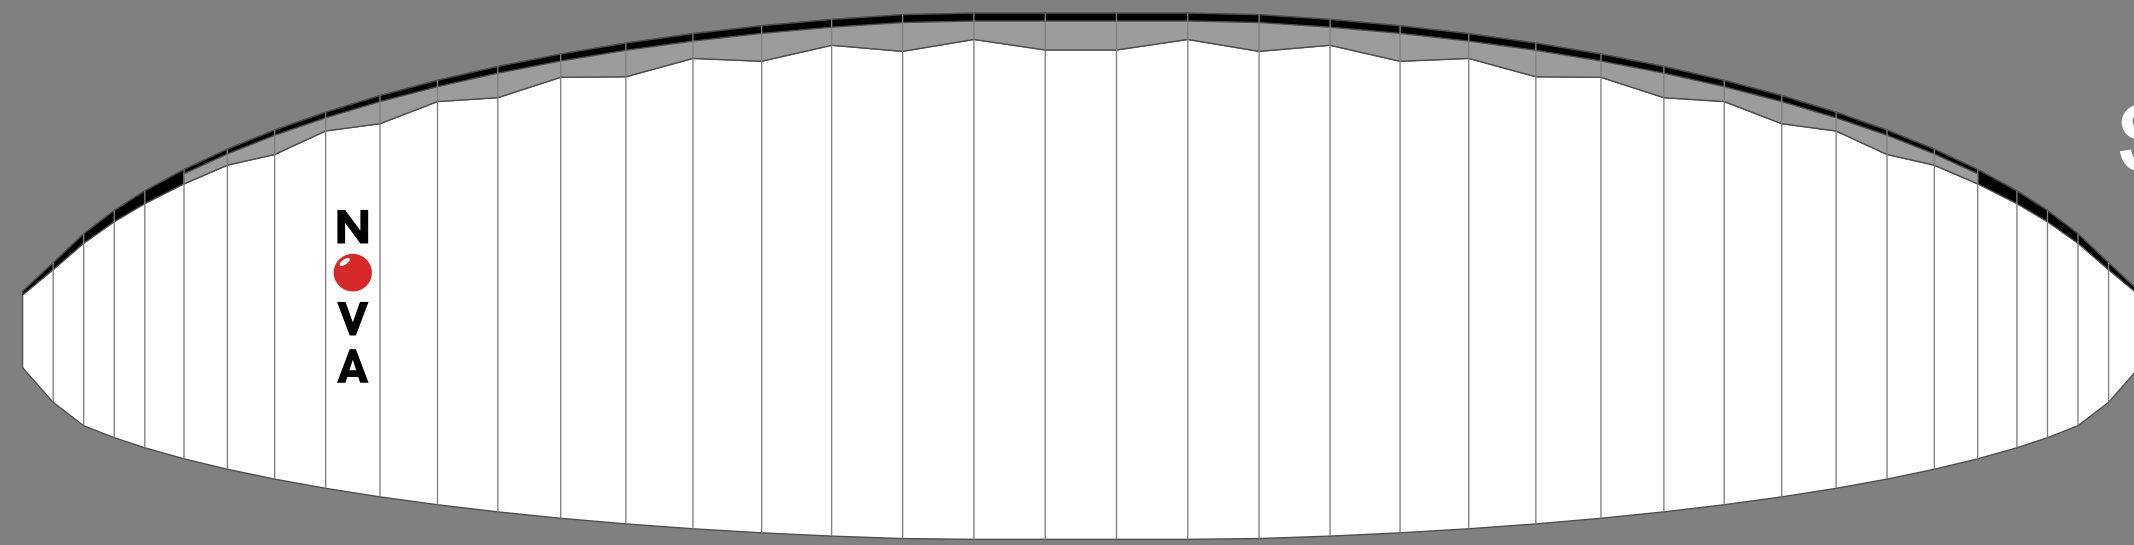

bottomsail

red

topsail

sun

Phor2

blue

white