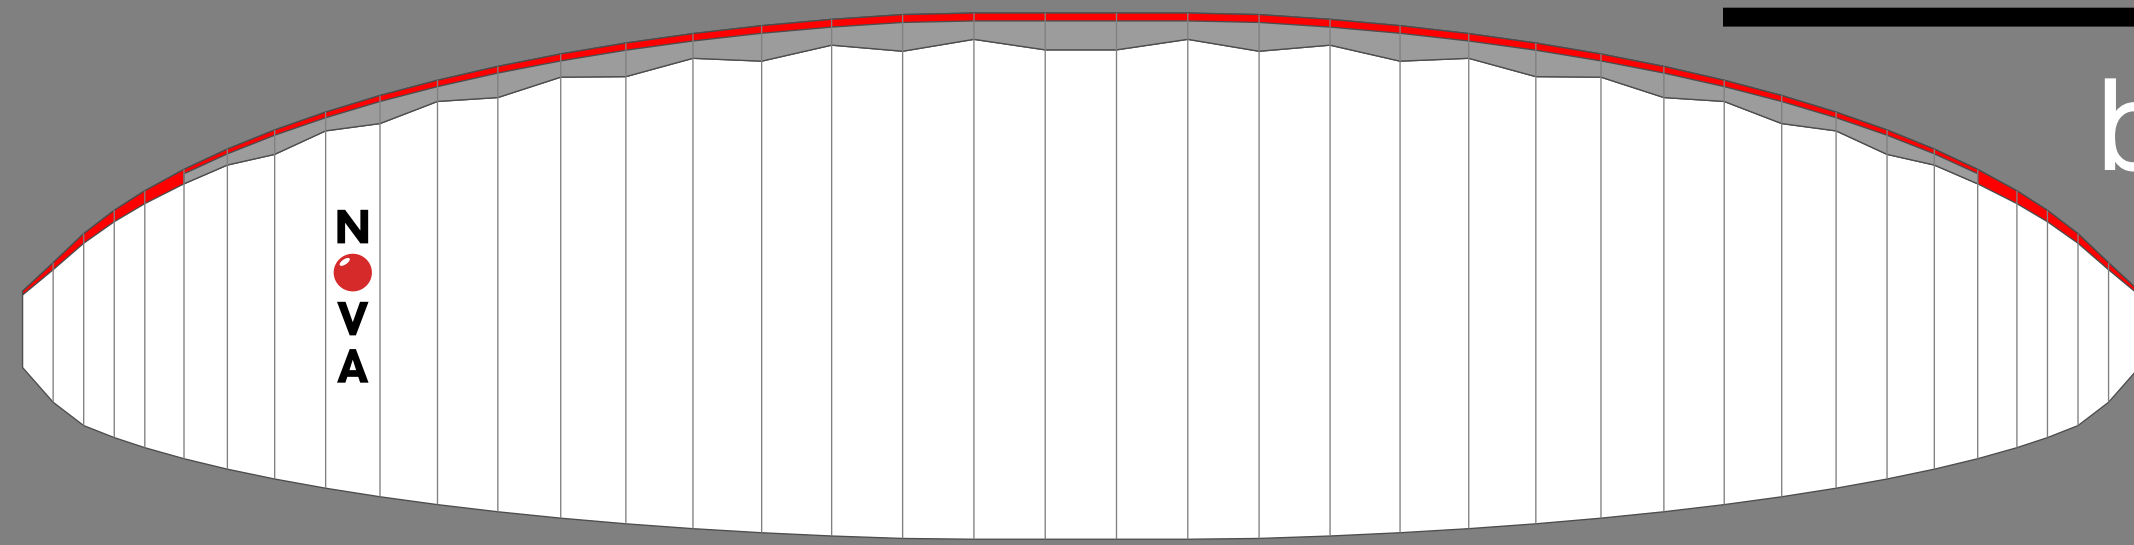

bottomsail

red

topsail

sun

Phor2

blue

white