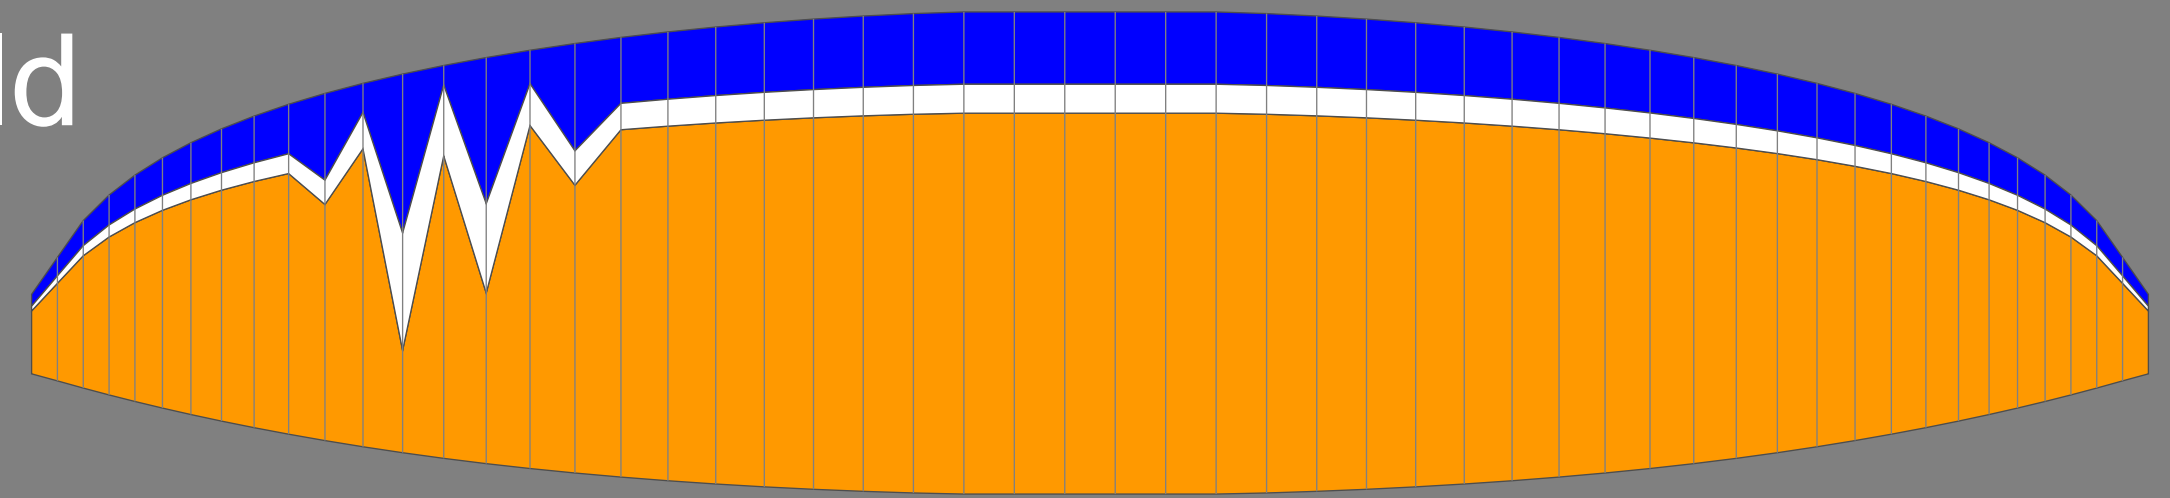

bottomsail

red

topsail

gold

# MAMBOO

blue

white