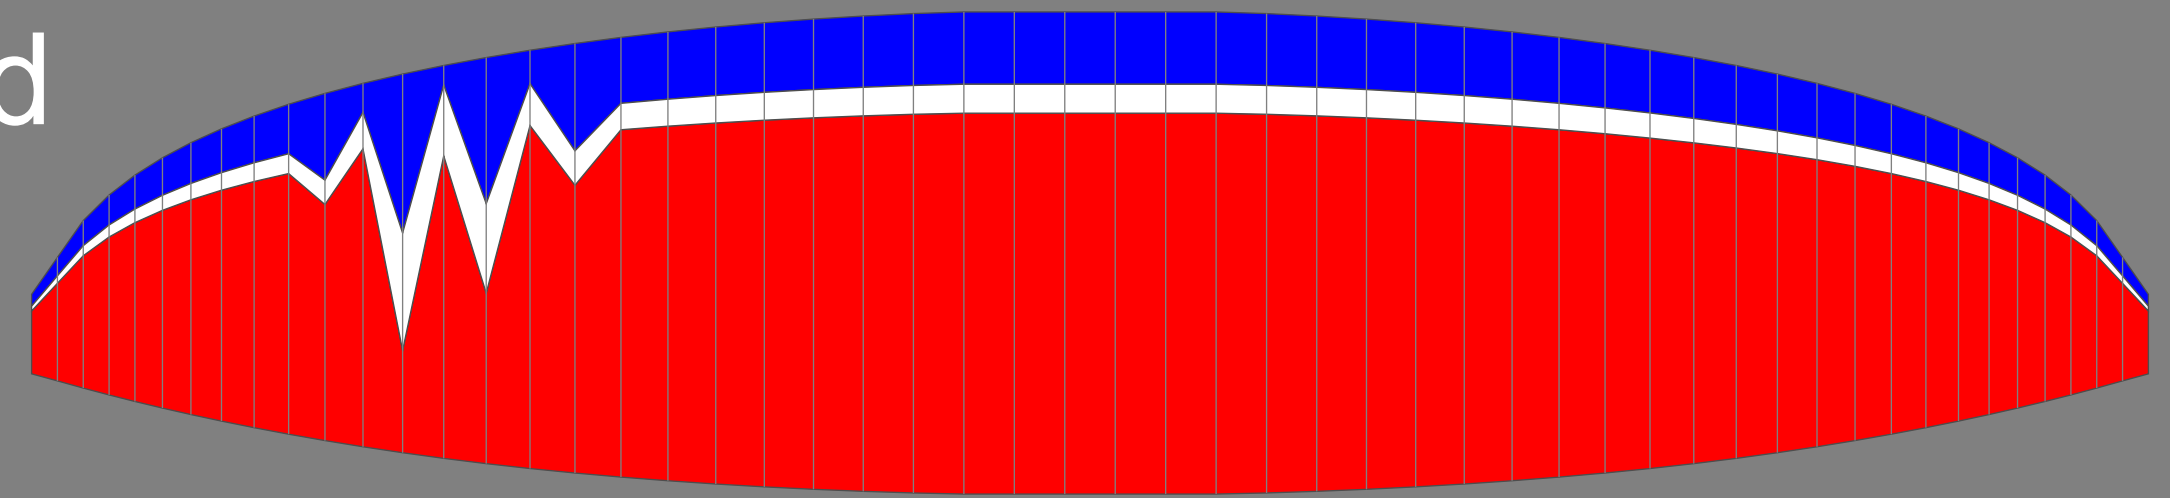

bottomsail

red

topsail

gold

# MAMBOO

blue

white