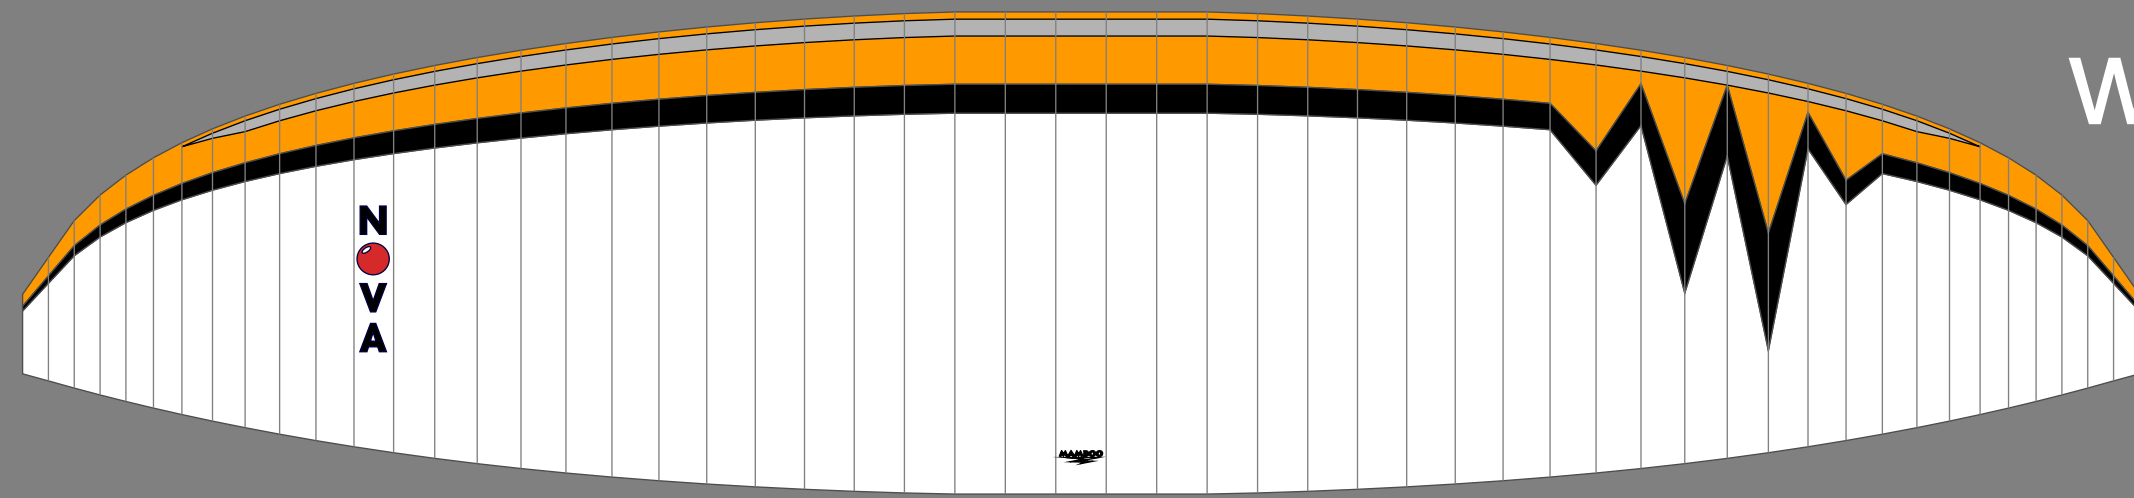

bottomsail

red

topsail

gold

# MAMBOO

blue

white