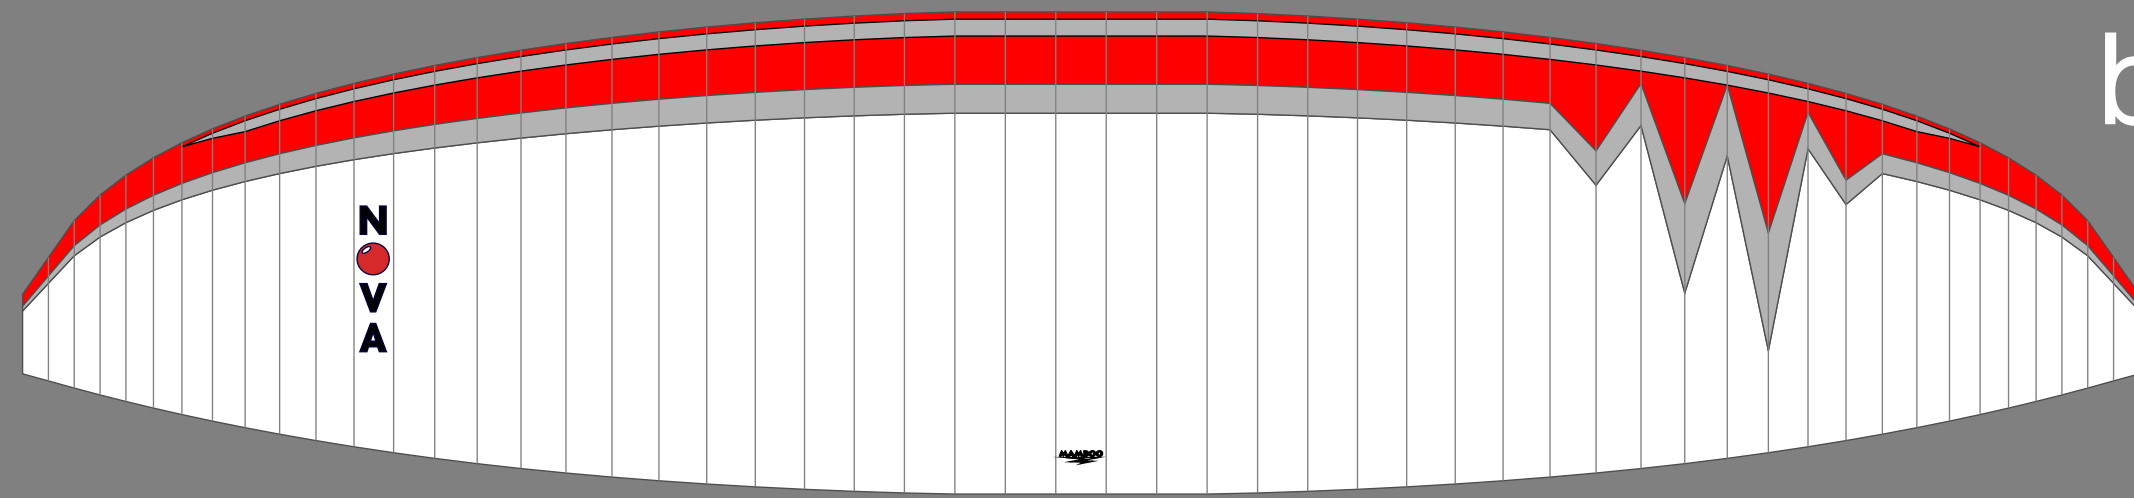

bottomsail

red

topsail

gold

# MAMBOO

blue

white