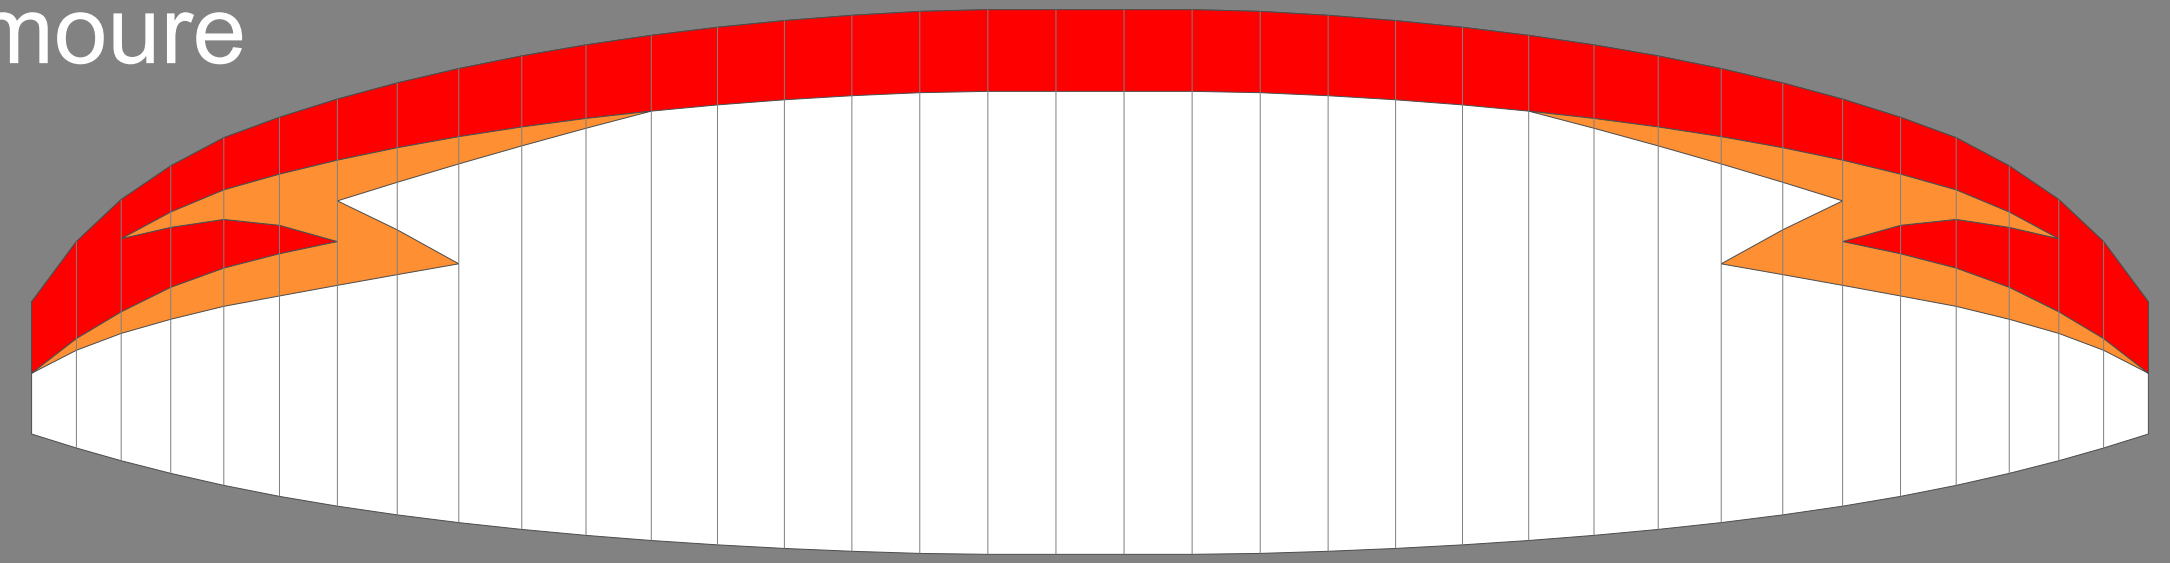

white amoure

bottomsail

topsail

yellow sunshine

PRION

red moon

blue wave