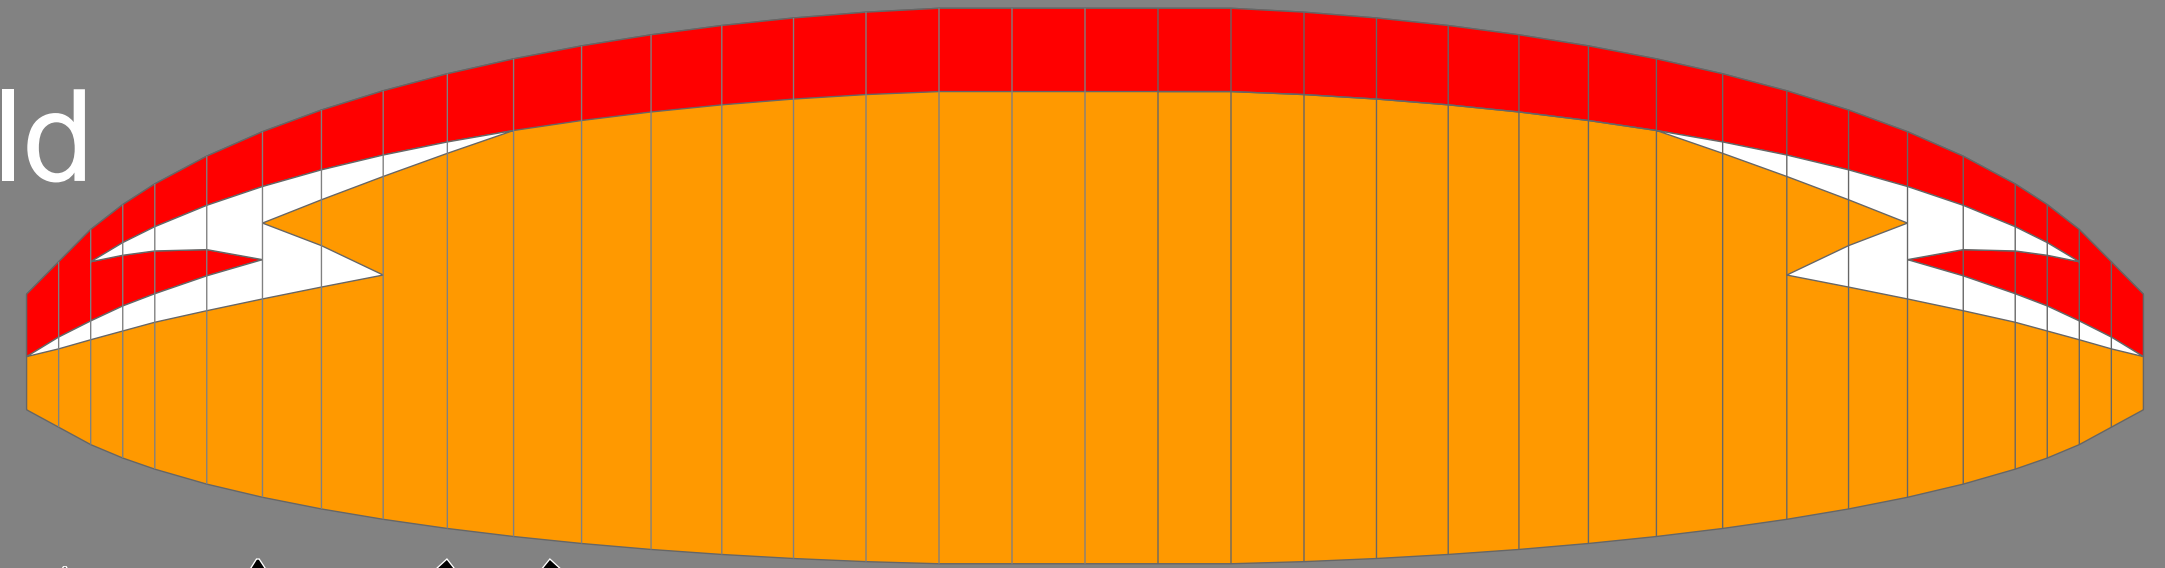

bottomsail

gold

topsail

PRIMAX

red

royal